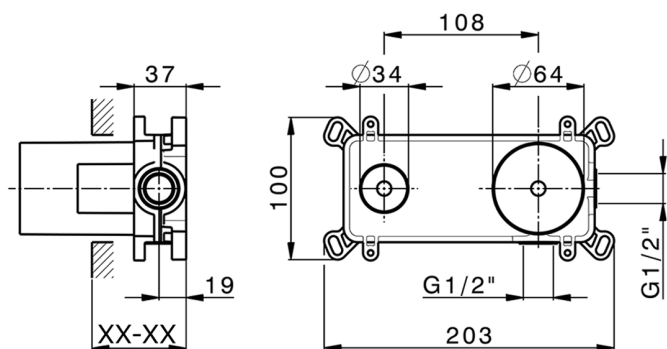

Exposed part for single lever washbasin valve NUOVA KIRUNA_K2005512

MODEL **K2005512**

Exposed part for single lever basin mixer, without concealed part, spout L.300 mm, for item Easy-Box ZB002450 and art.ZB025510

Concealed single lever washbasin mixer Easy-Box CONCEALED_ZB002450

MODEL **ZB002450**

Concealed single lever washbasin mixer
Easy-Box, with protection guard box, without trim kit

AVAILABLE FINISHINGS

CHARACTERISTICS

Concealed **1**
Cartridge Spare Parts **ZZ95409000**
35 mm Cartridge

Piastra/Plate/Plaque/Platte/Placa

2-3mm: XX 56-76

10mm: XX 48-68

EcoStop

EcoStop feature limits water flow to approximately 50% of maximum output with one point of resistance on setting. Push slightly past the middle stop only when full water output is required. This will save water up to 50%.