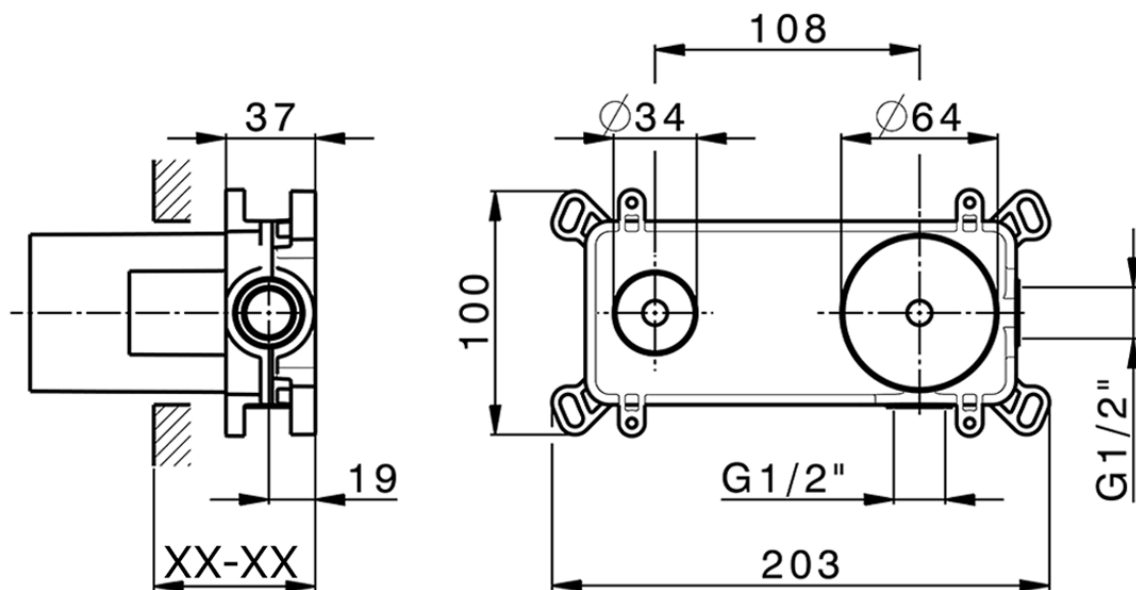

Exposed part for single lever washbasin valve NUOVA KIRUNA\_K2005512

K2005512

<https://en.huberitalia.com/exposed-part-for-single-lever-washbasin-valve-nuova-kiruna-k2005512>

Piastra/Plate/Plaque/Platte/Placa

2-3mm: XX 56-76

10mm: XX 48-68