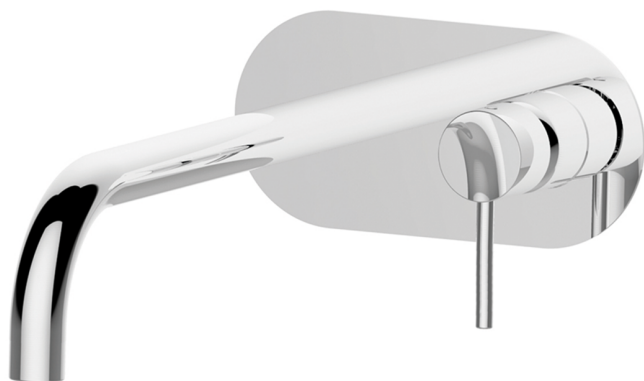

Exposed part for single lever washbasin valve NUOVA KIRUNA_K2005512

MODEL **K2005512**

Exposed part for single lever basin mixer, without concealed part, spout L.300 mm, for item Easy-Box ZB002450 and art.ZB025510

AVAILABLE FINISHINGS

-  **21** 21 Chrome
-  **26** 26 Old Copper
-  **2F** 2F Brushed Nickel
-  **2W** 2W Brushed Gold
-  **40** 40 Matt Black
-  **4Q** 4Q Matt White

CHARACTERISTICS

Installation **Concealed**
 Required concealed parts **ZB002450**

Concealed single lever washbasin mixer Easy-Box CONCEALED_ZB002450

MODEL **ZB002450**

Concealed single lever washbasin mixer
Easy-Box, with protection guard box, without trim kit

AVAILABLE FINISHINGS

CHARACTERISTICS

Concealed **1**
Cartridge Spare Parts **ZZ95409000**
35 mm Cartridge

Piastra/Plate/Plaque/Platte/Placa

2-3mm: XX 56-76

10mm: XX 48-68

EcoStop

EcoStop feature limits water flow to approximately 50% of maximum output with one point of resistance on setting. Push slightly past the middle stop only when full water output is required. This will save water up to 50%.