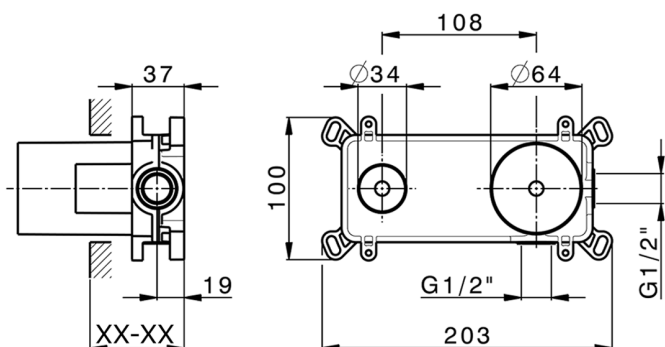

Exposed part for single lever washbasin valve NUOVA KIRUNA_K2005512

MODEL **K2005512**

Exposed part for single lever basin mixer, without concealed part, spout L.300 mm, for item Easy-Box ZB002450 and art.ZB025510

Concealed single lever washbasin mixer Easy-Box CONCEALED_ZB002450

MODEL **ZB002450**

Concealed single lever washbasin mixer
Easy-Box, with protection guard box, without trim kit

AVAILABLE FINISHINGS

CHARACTERISTICS

Concealed **1**
Cartridge Spare Parts **ZZ95409000**
35 mm Cartridge

Piastra/Plate/Plaque/Platte/Placa

2-3mm: XX 56-76

10mm: XX 48-68

EcoStop

EcoStop feature limits water flow to approximately 50% of maximum output with one point of resistance on setting. Push slightly past the middle stop only when full water output is required. This will save water up to 50%.