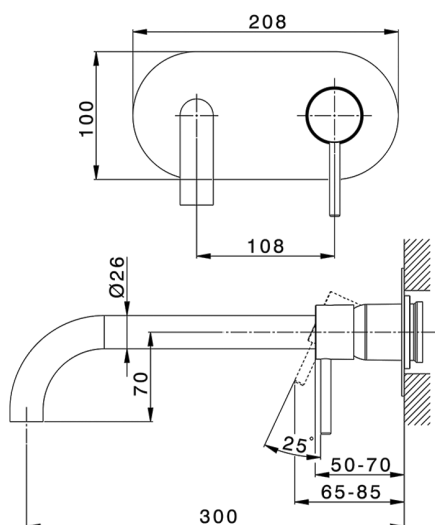

Exposed part for single lever washbasin valve NUOVA KIRUNA_K2005512

MODEL **K2005512**

Exposed part for single lever basin mixer, without concealed part, spout L.300 mm, for item Easy-Box ZB002450 and art.ZB025510

AVAILABLE FINISHINGS

-  **21** 21 Chrome
-  **26** 26 Old Copper
-  **2F** 2F Brushed Nickel
-  **2W** 2W Brushed Gold
-  **40** 40 Matt Black
-  **4Q** 4Q Matt White

CHARACTERISTICS

Installation **Concealed**
 Required concealed parts **ZB002450**

Concealed single lever washbasin mixer Easy-Box CONCEALED_ZB002450

MODEL **ZB002450**

Concealed single lever washbasin mixer
Easy-Box, with protection guard box, without trim kit

AVAILABLE FINISHINGS

CHARACTERISTICS

Concealed **1**
Cartridge Spare Parts **ZZ95409000**
35 mm Cartridge

Piastra/Plate/Plaque/Platte/Placa

2-3mm: XX 56-76

10mm: XX 48-68

EcoStop

EcoStop feature limits water flow to approximately 50% of maximum output with one point of resistance on setting. Push slightly past the middle stop only when full water output is required. This will save water up to 50%.