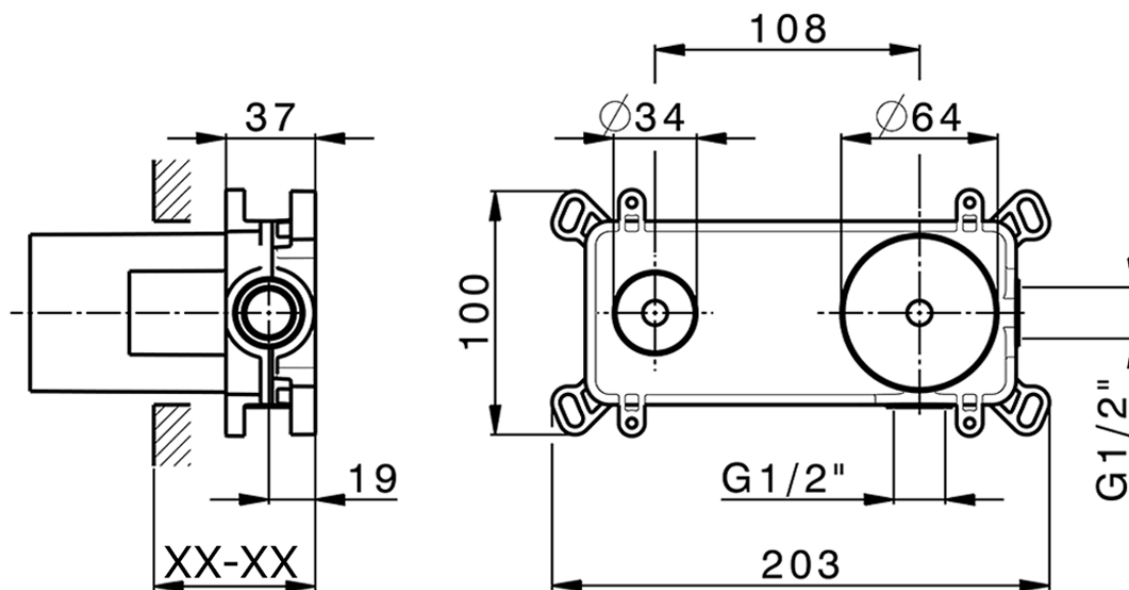

Exposed part for single lever washbasin valve NUOVA KIRUNA\_K2005512

K2005512

<https://en.huberitalia.com/exposed-part-for-single-lever-washbasin-valve-nuova-kiruna-k2005512>

Piastra/Plate/Plaque/Platte/Placa

2-3mm: XX 56-76

10mm: XX 48-68