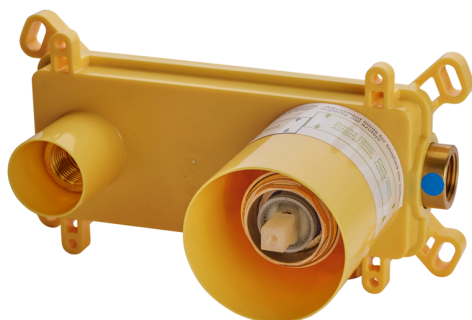

Exposed part for single lever washbasin valve NUOVA KIRUNA_K2005512

MODEL **K2005512**

Exposed part for single lever basin mixer, without concealed part, spout L.300 mm, for item Easy-Box ZB002450 and art.ZB025510

AVAILABLE FINISHINGS

-  **21** 21 Chrome
-  **26** 26 Old Copper
-  **2F** 2F Brushed Nickel
-  **2W** 2W Brushed Gold
-  **40** 40 Matt Black
-  **4Q** 4Q Matt White

CHARACTERISTICS

Installation **Concealed**
 Required concealed parts **ZB002450**

Concealed single lever washbasin mixer Easy-Box CONCEALED_ZB002450

MODEL **ZB002450**

Concealed single lever washbasin mixer
Easy-Box, with protection guard box, without trim kit

AVAILABLE FINISHINGS

CHARACTERISTICS

Concealed **1**
Cartridge Spare Parts **ZZ95409000**
35 mm Cartridge

Piastra/Plate/Plaque/Platte/Placa

2-3mm: XX 56-76

10mm: XX 48-68

EcoStop

EcoStop feature limits water flow to approximately 50% of maximum output with one point of resistance on setting. Push slightly past the middle stop only when full water output is required. This will save water up to 50%.