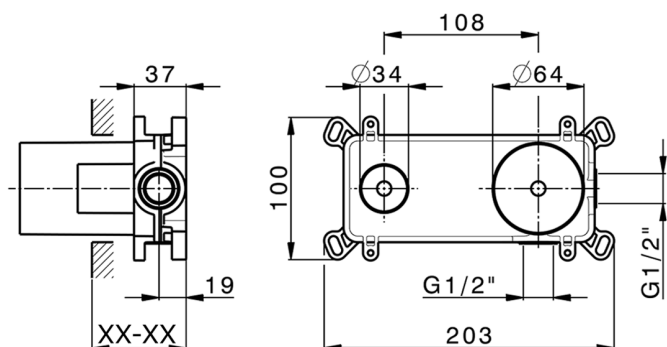

Exposed part for single lever washbasin valve NUOVA KIRUNA_K2005512

MODEL **K2005512**

Exposed part for single lever basin mixer, without concealed part, spout L.300 mm, for item Easy-Box ZB002450 and art.ZB025510

Concealed single lever washbasin mixer Easy-Box CONCEALED_ZB002450

MODEL **ZB002450**

Concealed single lever washbasin mixer
Easy-Box, with protection guard box, without trim kit

AVAILABLE FINISHINGS

CHARACTERISTICS

Concealed **1**
Cartridge Spare Parts **ZZ95409000**
35 mm Cartridge

Piastra/Plate/Plaque/Platte/Placa

2-3mm: XX 56-76

10mm: XX 48-68

EcoStop

EcoStop feature limits water flow to approximately 50% of maximum output with one point of resistance on setting. Push slightly past the middle stop only when full water output is required. This will save water up to 50%.