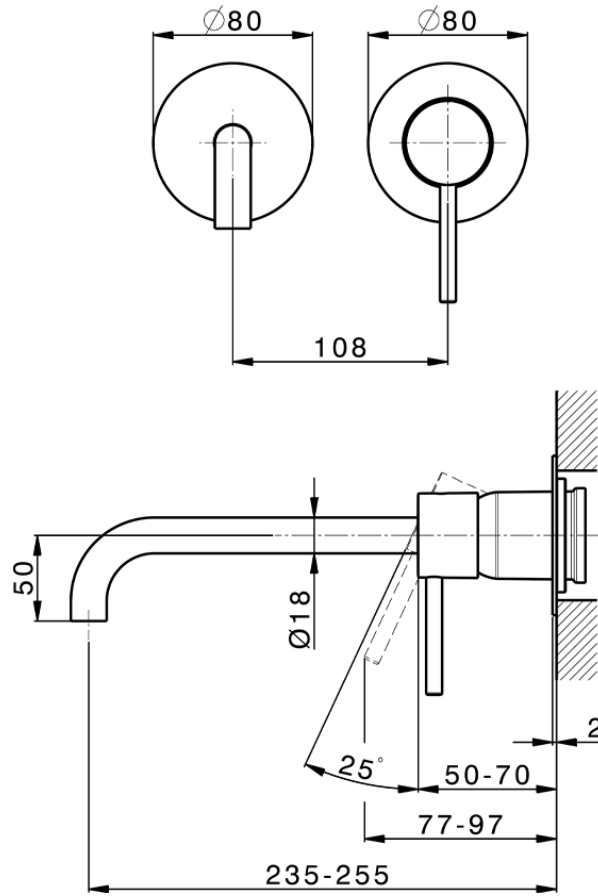

Exposed part for single lever washbasin valve M32_MT005511

MT005511

<https://en.huberitalia.com/exposed-part-for-single-lever-washbasin-valve-m32-mt005511>

Piastra/Plate/Plaque/Platte/Placa

2-3mm: XX 56-76

10mm: XX 48-68