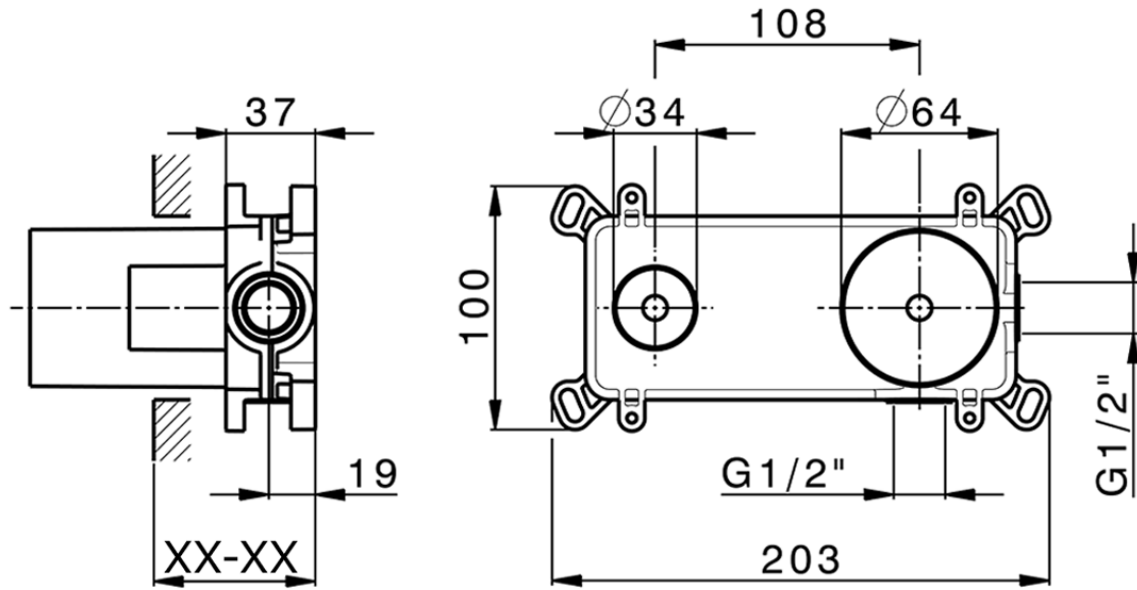

Exposed part for single lever washbasin valve M32_MT005511

MT005511

<https://en.huberitalia.com/exposed-part-for-single-lever-washbasin-valve-m32-mt005511>

Piastra/Plate/Plaque/Platte/Placa

2-3mm: XX 56-76

10mm: XX 48-68