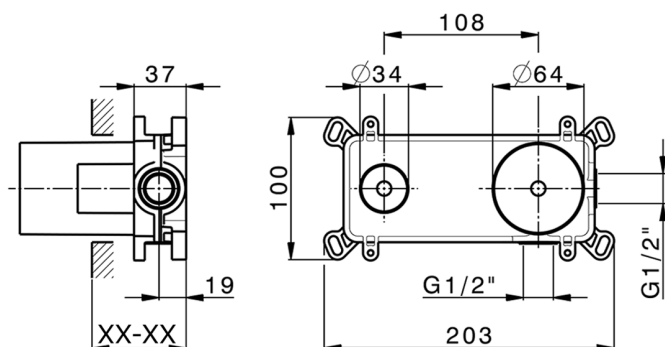

Exposed part for single lever washbasin valve M32_MT005511

MODEL **MT005511**

Exposed part for single lever washbasin valve, without concealed part, spout L.250 mm, for item Easy-Box ZB002450 and art.ZB025510

Concealed single lever washbasin mixer Easy-Box CONCEALED_ZB002450

MODEL **ZB002450**

Concealed single lever washbasin mixer
Easy-Box, with protection guard box, without trim kit

AVAILABLE FINISHINGS

CHARACTERISTICS

Concealed **1**
Cartridge Spare Parts **ZZ95409000**
35 mm Cartridge

Piastra/Plate/Plaque/Platte/Placa

2-3mm: XX 56-76

10mm: XX 48-68

EcoStop

EcoStop feature limits water flow to approximately 50% of maximum output with one point of resistance on setting. Push slightly past the middle stop only when full water output is required. This will save water up to 50%.