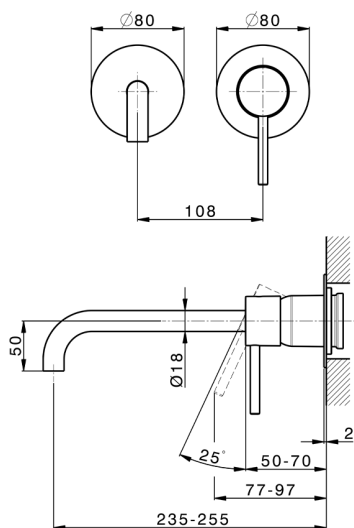

Exposed part for single lever washbasin valve M32_MT005511

MODEL **MT005511**

Exposed part for single lever washbasin valve, without concealed part, spout L.250 mm, for item Easy-Box ZB002450 and art.ZB025510

AVAILABLE FINISHINGS

-  **21** 21 Chrome
-  **26** 26 Old Copper
-  **2F** 2F Brushed Nickel
-  **2W** 2W Brushed Gold
-  **40** 40 Matt Black
-  **4Q** 4Q Matt White

CHARACTERISTICS

Installation **Concealed**
 Required concealed parts **ZB002450**

Concealed single lever washbasin mixer Easy-Box CONCEALED_ZB002450

MODEL **ZB002450**

Concealed single lever washbasin mixer
Easy-Box, with protection guard box, without trim kit

AVAILABLE FINISHINGS

CHARACTERISTICS

Concealed **1**
Cartridge Spare Parts **ZZ95409000**
35 mm Cartridge

Piastra/Plate/Plaque/Platte/Placa

2-3mm: XX 56-76

10mm: XX 48-68

EcoStop

EcoStop feature limits water flow to approximately 50% of maximum output with one point of resistance on setting. Push slightly past the middle stop only when full water output is required. This will save water up to 50%.