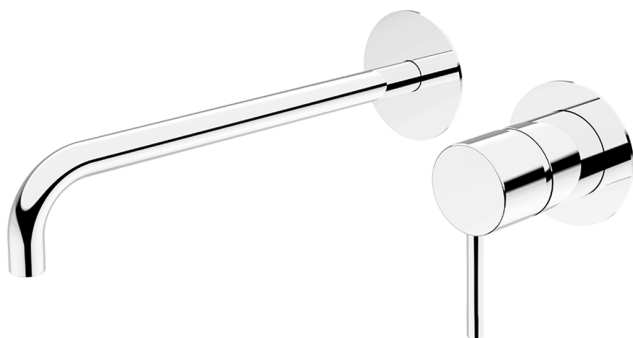

Exposed part for single lever washbasin valve M32_MT005511

MODEL **MT005511**

Exposed part for single lever washbasin valve, without concealed part, spout L.250 mm, for item Easy-Box ZB002450 and art.ZB025510

AVAILABLE FINISHINGS

-  **21** 21 Chrome
-  **26** 26 Old Copper
-  **2F** 2F Brushed Nickel
-  **2W** 2W Brushed Gold
-  **40** 40 Matt Black
-  **4Q** 4Q Matt White

CHARACTERISTICS

Installation **Concealed**
 Required concealed parts **ZB002450**

Concealed single lever washbasin mixer Easy-Box CONCEALED_ZB002450

MODEL **ZB002450**

Concealed single lever washbasin mixer
Easy-Box, with protection guard box, without trim kit

AVAILABLE FINISHINGS

CHARACTERISTICS

Concealed **1**
Cartridge Spare Parts **ZZ95409000**
35 mm Cartridge

Piastra/Plate/Plaque/Platte/Placa

2-3mm: XX 56-76

10mm: XX 48-68

EcoStop

EcoStop feature limits water flow to approximately 50% of maximum output with one point of resistance on setting. Push slightly past the middle stop only when full water output is required. This will save water up to 50%.