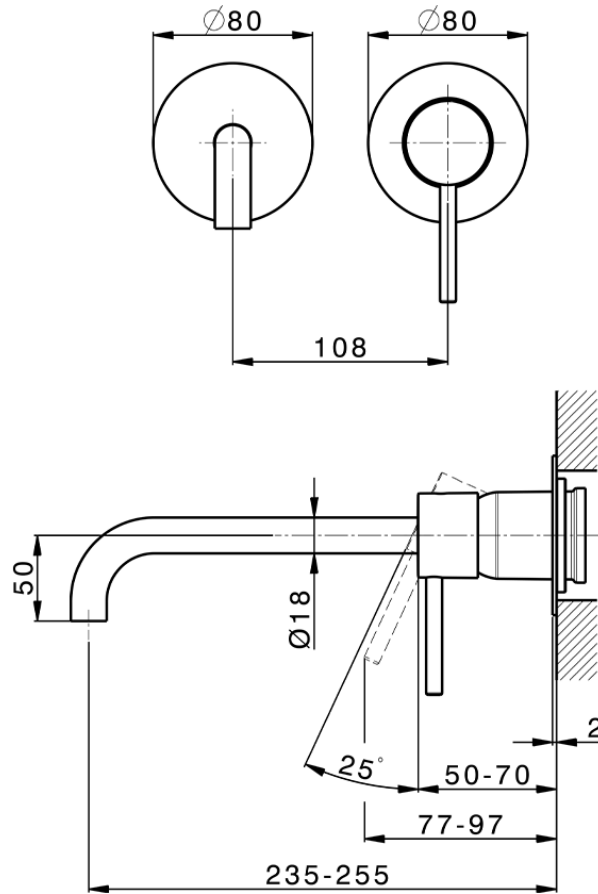

Exposed part for single lever washbasin valve M32_MT005511

MT005511

<https://en.huberitalia.com/exposed-part-for-single-lever-washbasin-valve-m32-mt005511>

Piastra/Plate/Plaque/Platte/Placa

2-3mm: XX 56-76

10mm: XX 48-68