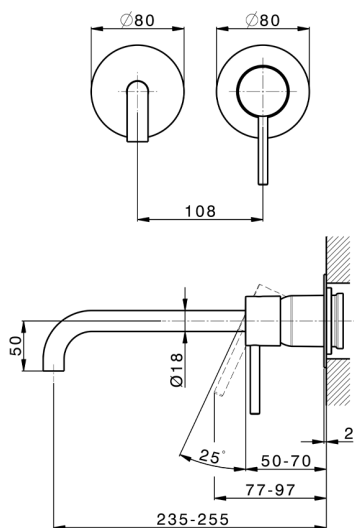

## Exposed part for single lever washbasin valve M32\_MT005511

MODEL **MT005511**

Exposed part for single lever washbasin valve, without concealed part, spout L.250 mm, for item Easy-Box ZB002450 and art. ZB025510

## Concealed single lever washbasin mixer Easy-Box CONCEALED\_ZB002450

MODEL **ZB002450**

Concealed single lever washbasin mixer  
Easy-Box, with protection guard box, without trim kit

AVAILABLE FINISHINGS

CHARACTERISTICS

Concealed **1**  
Cartridge Spare Parts **ZZ95409000**  
**35 mm Cartridge**

Piastra/Plate/Plaque/Platte/Placa

2-3mm: XX 56-76

10mm: XX 48-68