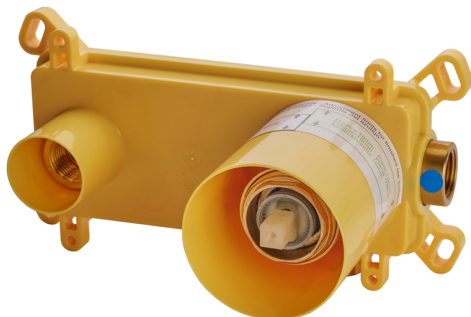

Exposed part for single lever washbasin valve M32_MT005511

MODEL **MT005511**

Exposed part for single lever washbasin valve, without concealed part, spout L.250 mm, for item Easy-Box ZB002450 and art. ZB025510

AVAILABLE FINISHINGS

-  **21** 21 Chrome
-  **26** 26 Old Copper
-  **2F** 2F Brushed Nickel
-  **2W** 2W Brushed Gold
-  **40** 40 Matt Black
-  **4Q** 4Q Matt White

CHARACTERISTICS

Installation **Concealed**
 Required concealed parts **ZB002450**

Concealed single lever washbasin mixer Easy-Box CONCEALED_ZB002450

MODEL **ZB002450**

Concealed single lever washbasin mixer
Easy-Box, with protection guard box, without trim kit

AVAILABLE FINISHINGS

CHARACTERISTICS

Concealed **1**
Cartridge Spare Parts **ZZ95409000**
35 mm Cartridge

Piastra/Plate/Plaque/Platte/Placa

2-3mm: XX 56-76

10mm: XX 48-68

EcoStop

EcoStop feature limits water flow to approximately 50% of maximum output with one point of resistance on setting. Push slightly past the middle stop only when full water output is required. This will save water up to 50%.