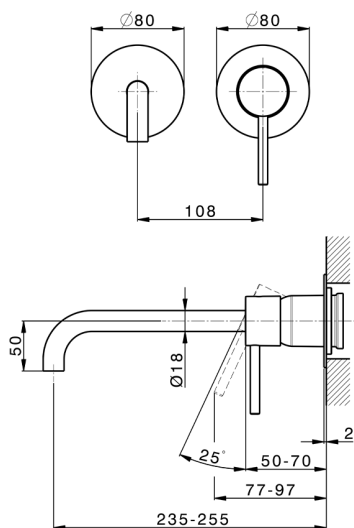

Exposed part for single lever washbasin valve M32_MT005511

MODEL **MT005511**

Exposed part for single lever washbasin valve, without concealed part, spout L.250 mm, for item Easy-Box ZB002450 and art. ZB025510

AVAILABLE FINISHINGS

-  **21** 21 Chrome
-  **26** 26 Old Copper
-  **2F** 2F Brushed Nickel
-  **2W** 2W Brushed Gold
-  **40** 40 Matt Black
-  **4Q** 4Q Matt White

CHARACTERISTICS

Installation **Concealed**
 Required concealed parts **ZB002450**

Concealed single lever washbasin mixer Easy-Box CONCEALED_ZB002450

MODEL **ZB002450**

Concealed single lever washbasin mixer
Easy-Box, with protection guard box, without trim kit

AVAILABLE FINISHINGS

CHARACTERISTICS

Concealed **1**
Cartridge Spare Parts **ZZ95409000**
35 mm Cartridge

Piastra/Plate/Plaque/Platte/Placa

2-3mm: XX 56-76

10mm: XX 48-68

EcoStop

EcoStop feature limits water flow to approximately 50% of maximum output with one point of resistance on setting. Push slightly past the middle stop only when full water output is required. This will save water up to 50%.