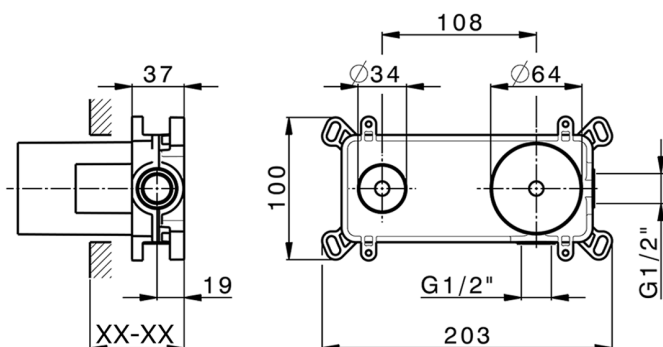

Exposed part for single lever washbasin valve M32_MT005511

MODEL **MT005511**

Exposed part for single lever washbasin valve, without concealed part, spout L.250 mm, for item Easy-Box ZB002450 and art. ZB025510

Concealed single lever washbasin mixer Easy-Box CONCEALED_ZB002450

MODEL **ZB002450**

Concealed single lever washbasin mixer
Easy-Box, with protection guard box, without trim kit

AVAILABLE FINISHINGS

CHARACTERISTICS

Concealed **1**
Cartridge Spare Parts **ZZ95409000**
35 mm Cartridge

Piastra/Plate/Plaque/Platte/Placa

2-3mm: XX 56-76

10mm: XX 48-68

EcoStop

EcoStop feature limits water flow to approximately 50% of maximum output with one point of resistance on setting. Push slightly past the middle stop only when full water output is required. This will save water up to 50%.