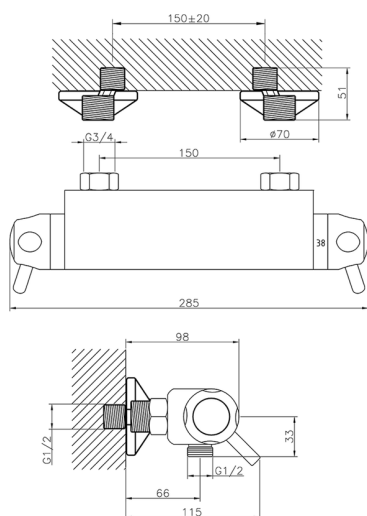

Thermostatic

The Huber thermostatic is your personal water manager, helping you to handle, control and save water and energy.

2024-11-15