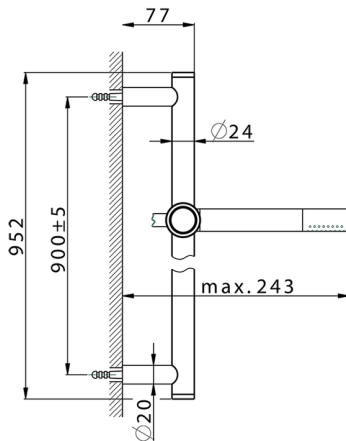

CHARACTERISTICS

2024-12-25