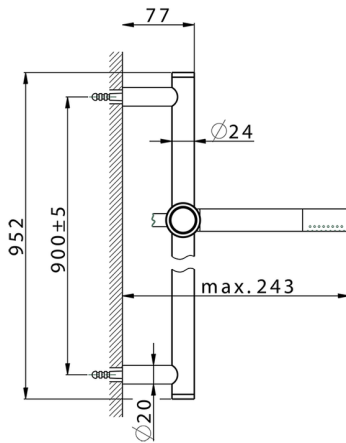

CHARACTERISTICS

2024-12-25