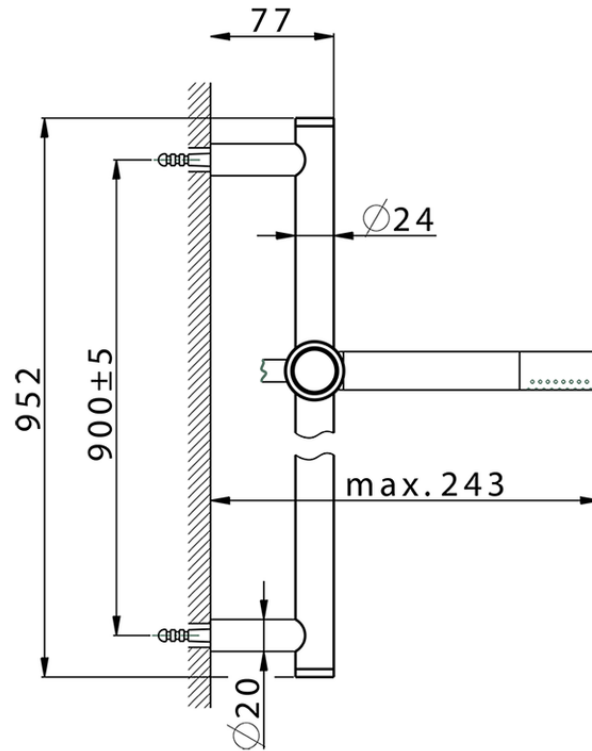

Slide rail shower set CHRONOS_CR003110

CR003110

<https://en.huberitalia.com/slide-rail-shower-set-chronos-cr003110>

2024-12-25