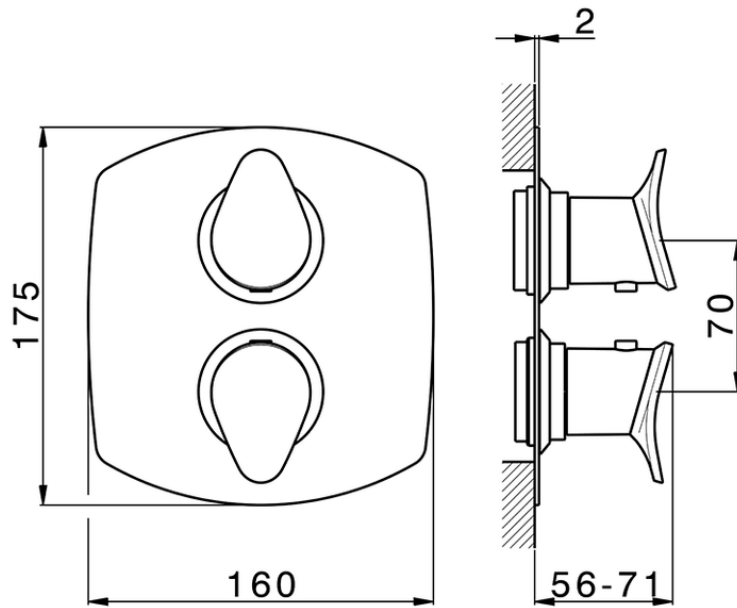

Exposed part for con.thermo.shower valve 1-outlet THERMO_HC007300

HC007300

<https://en.huberitalia.com/exposed-part-for-con-thermo-shower-valve-1-outlet-thermo-hc007300>

Piastra/Plate/Plaque/Platte/Placa

2-3mm: XX 25-40 YY 76-91

10 mm: XX 16-31 YY 65-80

ZB007300

<https://en.huberitalia.com/1-outlet-concealed-thermostatic-shower-valve-concealed-zb007300>

2024-11-22