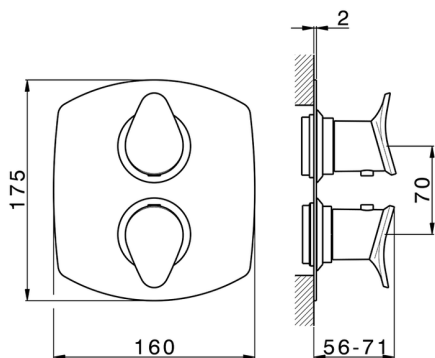

## Exposed part for con.thermo.shower valve 1-outlet THERMO\_HC007300

MODEL **HC007300**

Exposed part for 1-outlet thermostatic mixer, with stop valve, without concealed part, for item ZB007300

Cartridge Spare Parts **24.04A.PP**

**8x20 Plus P Thermostatic Valve**

Concealed **1**

Piastra/Plate/Plaque/Platte/Placa

2-3mm: XX 25-40 YY 76-91

10 mm: XX 16-31 YY 65-80