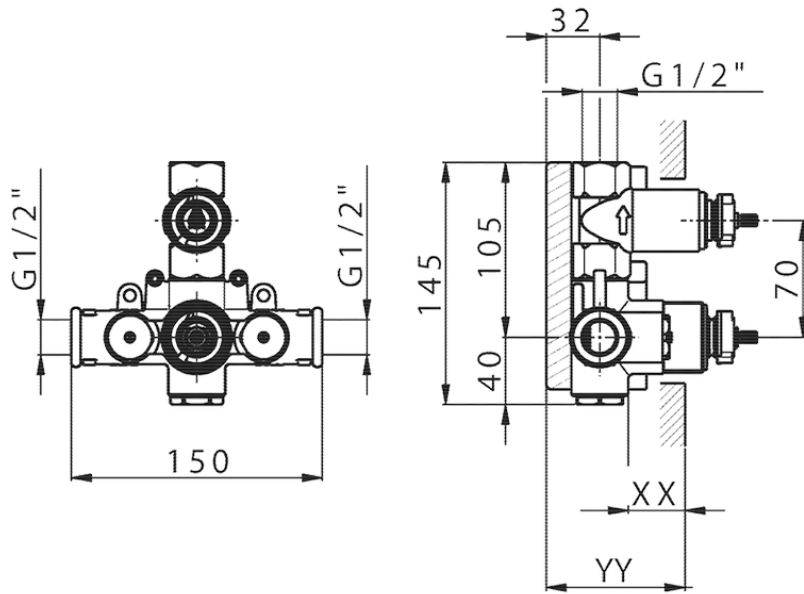

## Exposed part for con.thermo.shower valve 1-outlet THERMO\_HC007300

HC007300

<https://en.huberitalia.com/exposed-part-for-con-thermo-shower-valve-1-outlet-thermo-hc007300>

Piastra/Plate/Plaque/Platte/Placa

2-3mm: XX 25-40 YY 76-91

10 mm: XX 16-31 YY 65-80

ZB007300

<https://en.huberitalia.com/1-outlet-concealed-thermostatic-shower-valve-concealed-zb007300>

2024-11-22