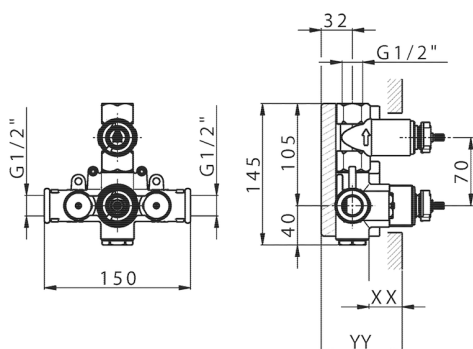

1-Outlet Concealed thermostatic shower mixer, Stopvalve, without trim kit

AVAILABLE FINISHINGS

CHARACTERISTICS

Installation **Concealed**

Cartridge Spare Parts **24.04A.PP**

8x20 Plus P Thermostatic Valve

Concealed **1**

Piastra/Plate/Plaque/Platte/Placa

2-3mm: XX 25-40 YY 76-91

10 mm: XX 16-31 YY 65-80

Thermostatic

The Huber thermostatic is your personal water manager, helping you to handle, control and save water and energy.