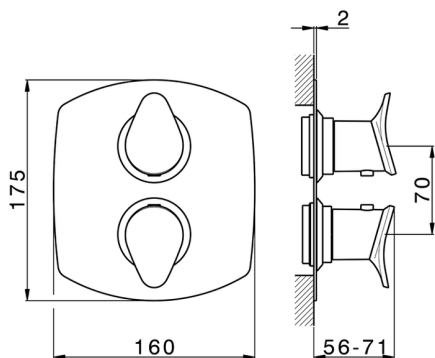

Exposed part for con.thermo.shower valve 1-outlet THERMO_HC007300

MODEL **HC007300**

Exposed part for 1-outlet thermostatic mixer, with stop valve, without concealed part, for item ZB007300

AVAILABLE FINISHINGS

-  **21** 21 Chrome
-  **2P** 2P Rose Gold
-  **2Q** 2Q Black Titanium
-  **40** 40 Matt Black
-  **4Q** 4Q Matt White
-  **6T** 6T Chrome/Matt Black

CHARACTERISTICS

Installation **Concealed**
 Required concealed parts **ZB007300**

1-Outlet Concealed thermostatic shower mixer, Stopvalve, without trim kit

AVAILABLE FINISHINGS

CHARACTERISTICS

Installation **Concealed**

Cartridge Spare Parts **24.04A.PP**

8x20 Plus P Thermostatic Valve

Concealed **1**

Piastra/Plate/Plaque/Platte/Placa

2-3mm: XX 25-40 YY 76-91

10 mm: XX 16-31 YY 65-80

Thermostatic

The Huber thermostatic is your personal water manager, helping you to handle, control and save water and energy.