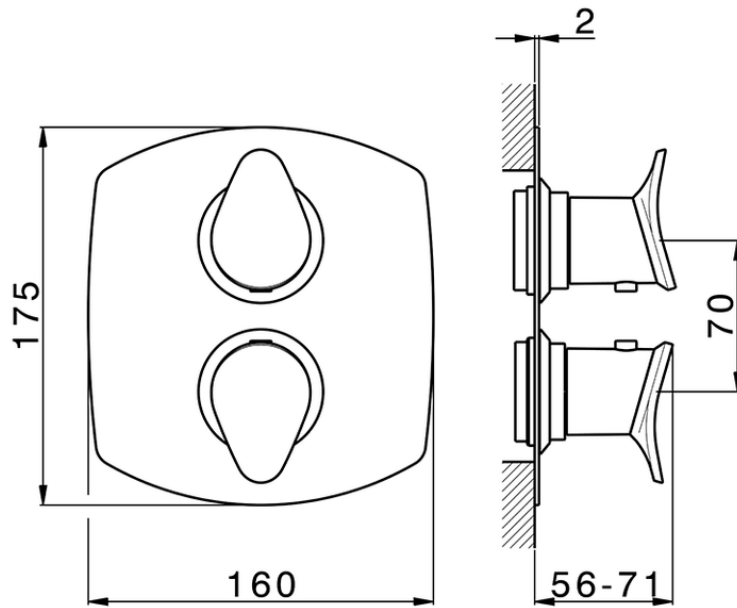

## Exposed part for con.thermo.shower valve 1-outlet THERMO\_HC007300

HC007300

<https://en.huberitalia.com/exposed-part-for-con-thermo-shower-valve-1-outlet-thermo-hc007300>

Piastra/Plate/Plaque/Platte/Placa

2-3mm: XX 25-40 YY 76-91

10 mm: XX 16-31 YY 65-80

ZB007300

<https://en.huberitalia.com/1-outlet-concealed-thermostatic-shower-valve-concealed-zb007300>

2024-11-22