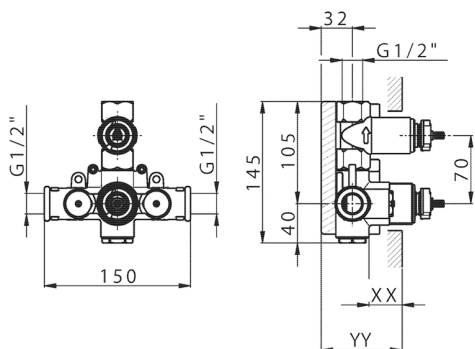

1-Outlet Concealed thermostatic shower mixer, Stopvalve, without trim kit

AVAILABLE FINISHINGS

CHARACTERISTICS

Installation	Concealed
Cartridge Spare Parts	24.04A.PP
8x20 Plus P Thermostatic Valve	
Concealed	1

Piastra/Plate/Plaque/Platte/Placa

2-3mm: XX 25-40 YY 76-91

10 mm: XX 16-31 YY 65-80

Thermostatic

The Huber thermostatic is your personal water manager, helping you to handle, control and save water and energy.