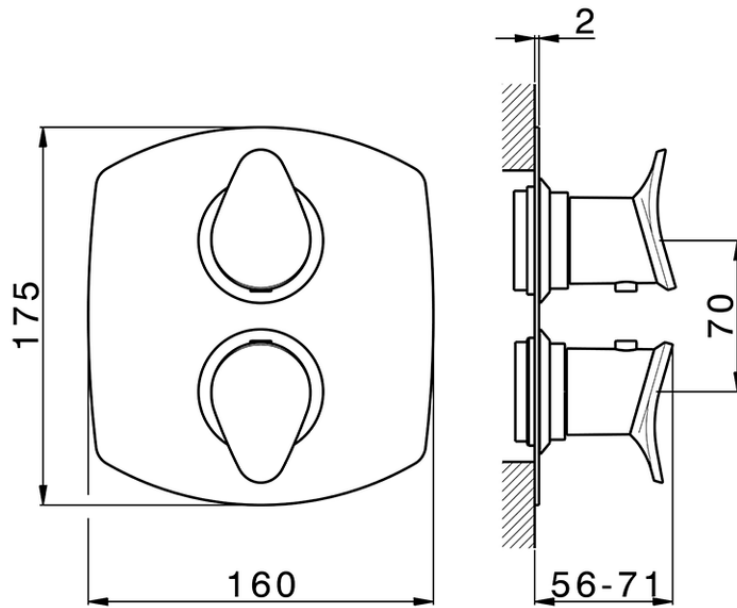

Exposed part for con.thermo.shower valve 1-outlet THERMO_HC007300

HC007300

<https://en.huberitalia.com/exposed-part-for-con-thermo-shower-valve-1-outlet-thermo-hc007300>

Piastra/Plate/Plaque/Platte/Placa

2-3mm: XX 25-40 YY 76-91

10 mm: XX 16-31 YY 65-80

ZB007300

<https://en.huberitalia.com/1-outlet-concealed-thermostatic-shower-valve-concealed-zb007300>

2024-11-21