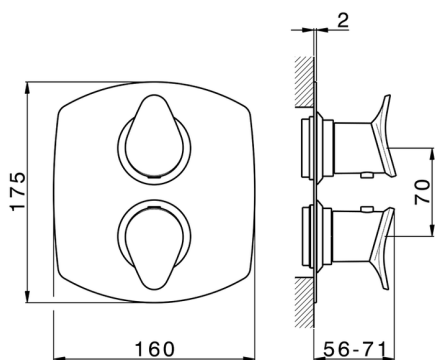

Exposed part for con.thermo.shower valve 1-outlet THERMO_HC007300

MODEL **HC007300**

Exposed part for 1-outlet thermostatic mixer, with stop valve, without concealed part, for item ZB007300

AVAILABLE FINISHINGS

-  **21** 21 Chrome
-  **2P** 2P Rose Gold
-  **2Q** 2Q Black Titanium
-  **40** 40 Matt Black
-  **4Q** 4Q Matt White
-  **6T** 6T Chrome/Matt Black

CHARACTERISTICS

Installation **Concealed**
 Required concealed parts **ZB007300**

1-Outlet Concealed thermostatic shower mixer, Stopvalve, without trim kit

AVAILABLE FINISHINGS

CHARACTERISTICS

Installation **Concealed**

Cartridge Spare Parts **24.04A.PP**

8x20 Plus P Thermostatic Valve

Concealed **1**

Piastra/Plate/Plaque/Platte/Placa

2-3mm: XX 25-40 YY 76-91

10 mm: XX 16-31 YY 65-80

Thermostatic

The Huber thermostatic is your personal water manager, helping you to handle, control and save water and energy.