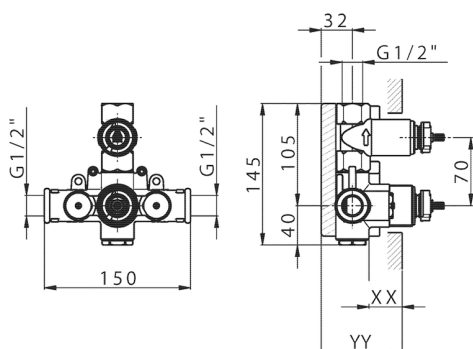

## 1-outlet Concealed thermostatic shower valve CONCEALED\_ZB007300

MODEL **ZB007300**

1-Outlet Concealed thermostatic shower mixer, Stopvalve, without trim kit

AVAILABLE FINISHINGS

**04** 04 Without finishing

CHARACTERISTICS

Installation **Concealed**

Cartridge Spare Parts **24.04A.PP**

**8x20 Plus P Thermostatic Valve**

Concealed **1**

Piastra/Plate/Plaque/Platte/Placa

2-3mm: XX 25-40 YY 76-91

10 mm: XX 16-31 YY 65-80