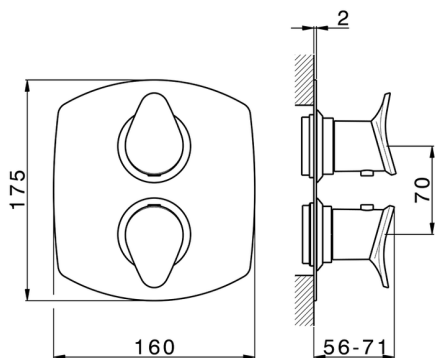

## Exposed part for con.thermo.shower valve 1-outlet THERMO\_HC007300

MODEL **HC007300**

Exposed part for 1-outlet thermostatic mixer, with stop valve, without concealed part, for item ZB007300

CHARACTERISTICS

Installation **Concealed**

Cartridge Spare Parts **24.04A.PP**

**8x20 Plus P Thermostatic Valve**

Concealed **1**

Piastra/Plate/Plaque/Platte/Placa

2-3mm: XX 25-40 YY 76-91

10 mm: XX 16-31 YY 65-80