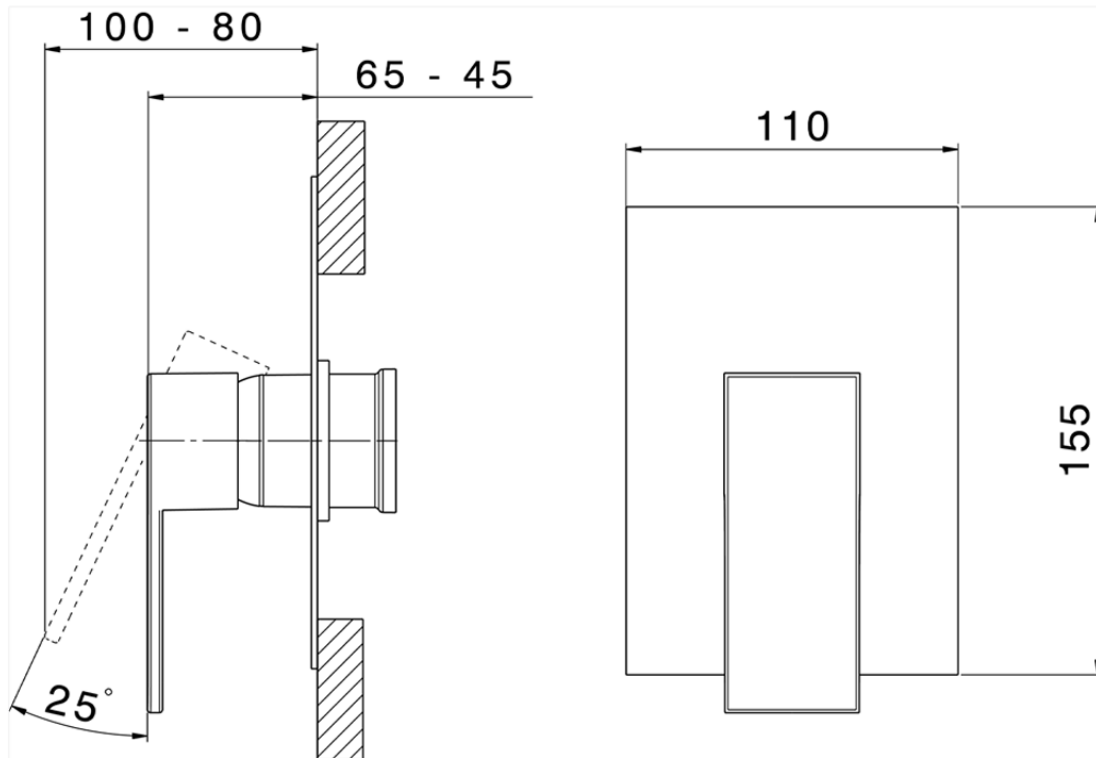

Exposed part for concealed S.L. shower valve NUOVA EGO_NE003000

NE003000

<https://en.huberitalia.com/exposed-part-for-concealed-s-l-shower-valve-nuova-ego-ne003000>

Piastra/Plate/Plaque/Platte/Placa

2-3mm: XX 27-47 YY 54-74

10mm: XX 16-40 YY 43-68

ZB005301

<https://en.huberitalia.com/concealed-single-lever-shower-mixer-concealed-zb005301>

Piastra/Plate/Plaque/Platte/Placa

2-3mm: XX 27-47 YY 54-74

10mm: XX 16-40 YY 43-68

ZB005300