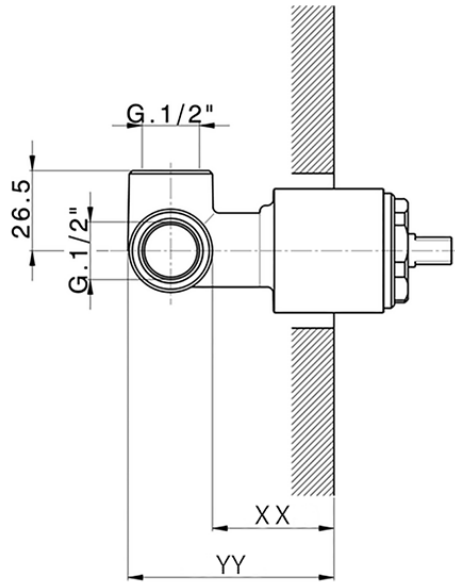

Exposed part for concealed S.L. shower valve NUOVA EGO_NE003000

NE003000

<https://en.huberitalia.com/exposed-part-for-concealed-s-l-shower-valve-nuova-ego-ne003000>

Piastra/Plate/Plaque/Platte/Placa

2-3mm: XX 27-47 YY 54-74

10mm: XX 16-40 YY 43-68

ZB005301

<https://en.huberitalia.com/concealed-single-lever-shower-mixer-concealed-zb005301>

Piastra/Plate/Plaque/Platte/Placa

2-3mm: XX 27-47 YY 54-74

10mm: XX 16-40 YY 43-68

ZB005300

<https://en.huberitalia.com/concealed-single-lever-shower-valve-concealed-zb005300>

2025-01-11