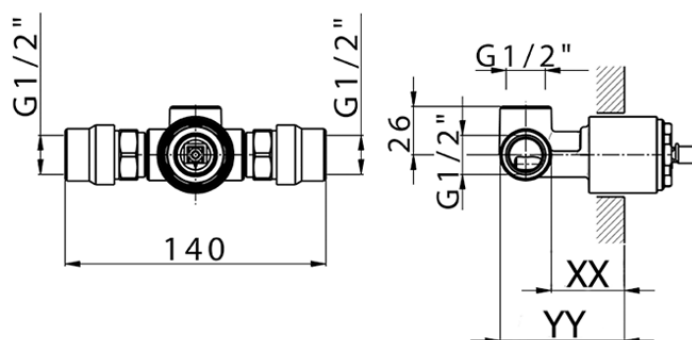

Exposed part for concealed S.L. shower valve NUOVA EGO_NE003000

NE003000

<https://en.huberitalia.com/exposed-part-for-concealed-s-l-shower-valve-nuova-ego-ne003000>

Piastra/Plate/Plaque/Platte/Placa

2-3mm: XX 27-47 YY 54-74

10mm: XX 16-40 YY 43-68

ZB005301

<https://en.huberitalia.com/concealed-single-lever-shower-mixer-concealed-zb005301>

Piastra/Plate/Plaque/Platte/Placa

2-3mm: XX 27-47 YY 54-74

10mm: XX 16-40 YY 43-68

ZB005300

<https://en.huberitalia.com/concealed-single-lever-shower-valve-concealed-zb005300>

2025-01-11