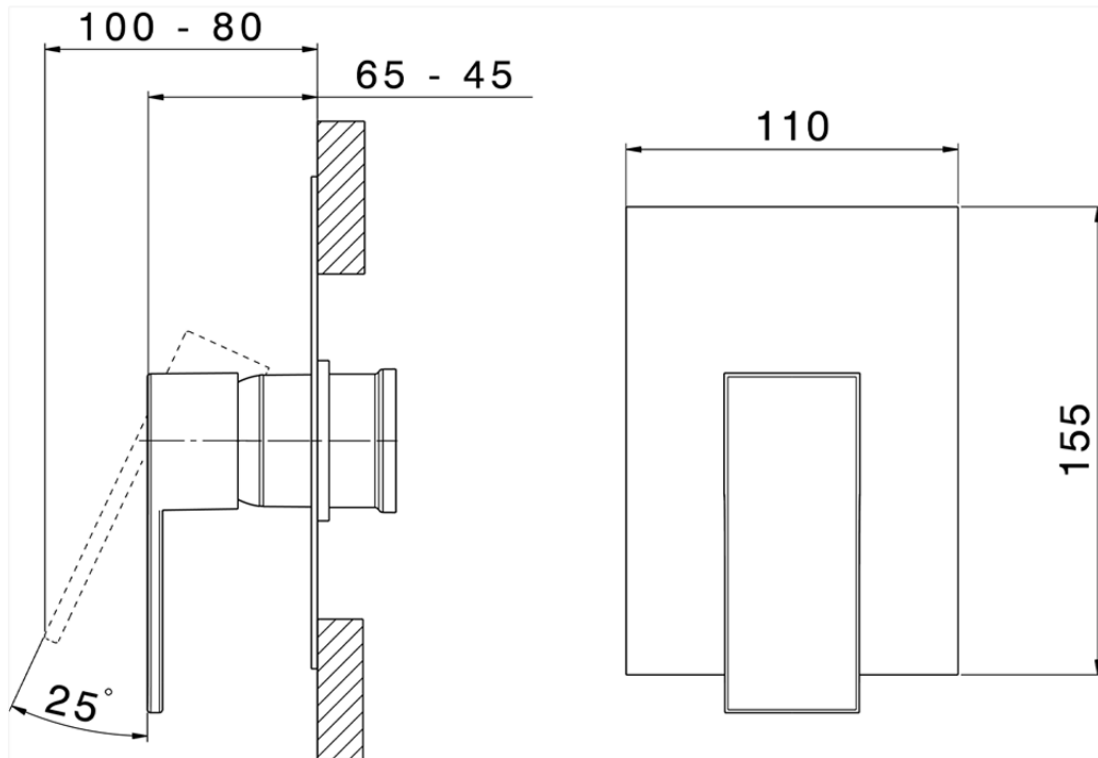

Exposed part for concealed S.L. shower valve NUOVA EGO_NE003000

NE003000

<https://en.huberitalia.com/exposed-part-for-concealed-s-l-shower-valve-nuova-ego-ne003000>

Piastra/Plate/Plaque/Platte/Placa

2-3mm: XX 27-47 YY 54-74

10mm: XX 16-40 YY 43-68

ZB005301

<https://en.huberitalia.com/concealed-single-lever-shower-mixer-concealed-zb005301>

Piastra/Plate/Plaque/Platte/Placa

2-3mm: XX 27-47 YY 54-74

10mm: XX 16-40 YY 43-68

ZB005300