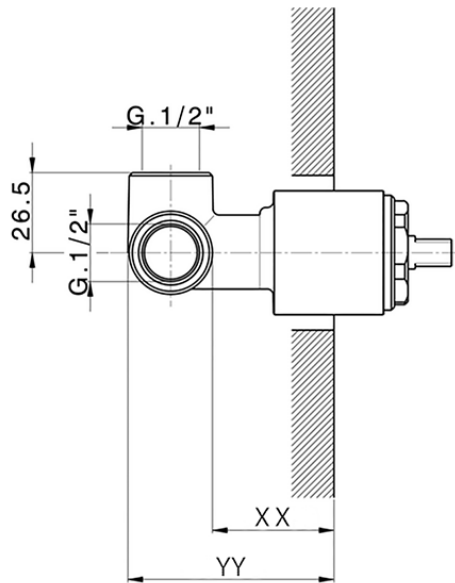

Exposed part for concealed S.L. shower valve NUOVA EGO_NE003000

NE003000

<https://en.huberitalia.com/exposed-part-for-concealed-s-l-shower-valve-nuova-ego-ne003000>

Piastra/Plate/Plaque/Platte/Placa

2-3mm: XX 27-47 YY 54-74

10mm: XX 16-40 YY 43-68

ZB005301

<https://en.huberitalia.com/concealed-single-lever-shower-mixer-concealed-zb005301>

Piastra/Plate/Plaque/Platte/Placa

2-3mm: XX 27-47 YY 54-74

10mm: XX 16-40 YY 43-68

ZB005300

<https://en.huberitalia.com/concealed-single-lever-shower-valve-concealed-zb005300>

2024-12-22