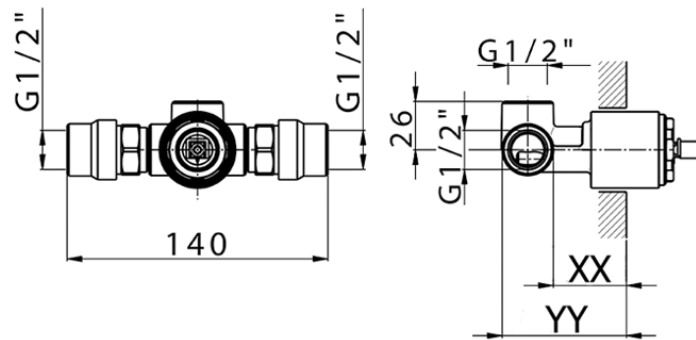

## Exposed part for concealed S.L. shower valve NUOVA EGO\_NE003000

NE003000

<https://en.huberitalia.com/exposed-part-for-concealed-s-l-shower-valve-nuova-ego-ne003000>

Piastra/Plate/Plaque/Platte/Placa  
 2-3mm: XX 27-47 YY 54-74  
 10mm: XX 16-40 YY 43-68

ZB005301

<https://en.huberitalia.com/concealed-single-lever-shower-mixer-concealed-zb005301>

Piastra/Plate/Plaque/Platte/Placa

2-3mm: XX 27-47 YY 54-74

10mm: XX 16-40 YY 43-68

ZB005300

<https://en.huberitalia.com/concealed-single-lever-shower-valve-concealed-zb005300>