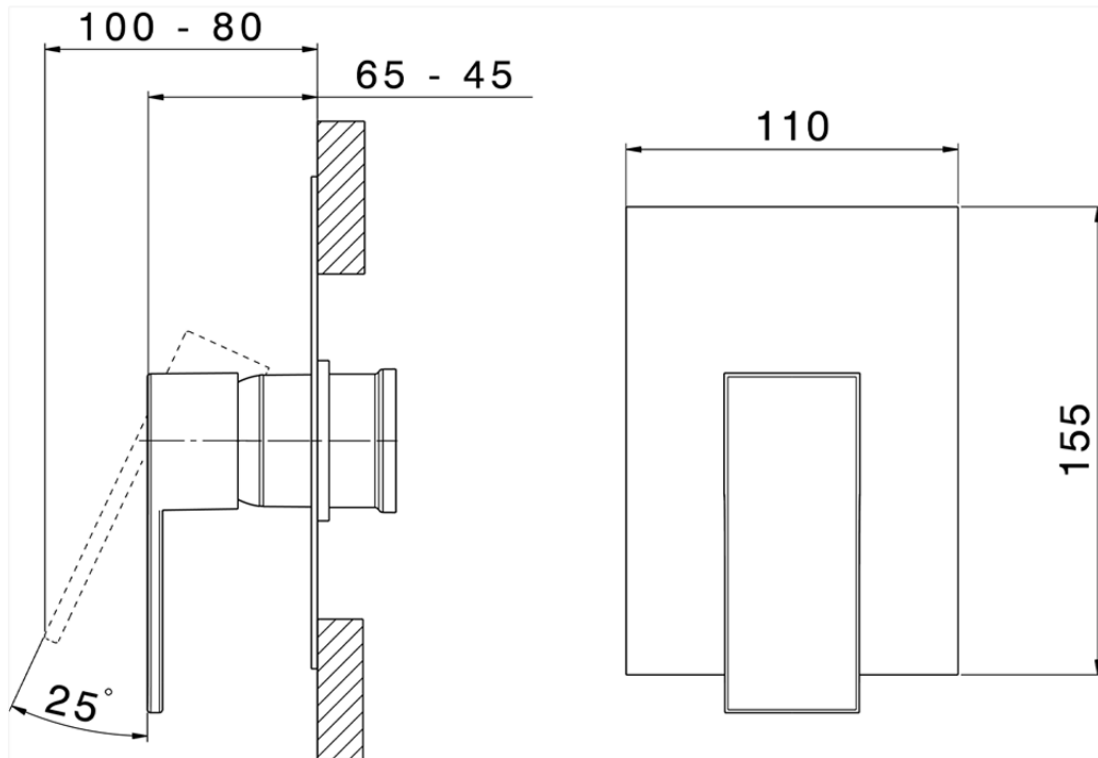

## Exposed part for concealed S.L. shower valve NUOVA EGO\_NE003000

NE003000

<https://en.huberitalia.com/exposed-part-for-concealed-s-l-shower-valve-nuova-ego-ne003000>

Piastra/Plate/Plaque/Platte/Placa  
 2-3mm: XX 27-47 YY 54-74  
 10mm: XX 16-40 YY 43-68

ZB005301

<https://en.huberitalia.com/concealed-single-lever-shower-mixer-concealed-zb005301>

Piastra/Plate/Plaque/Platte/Placa

2-3mm: XX 27-47 YY 54-74

10mm: XX 16-40 YY 43-68

ZB005300

<https://en.huberitalia.com/concealed-single-lever-shower-valve-concealed-zb005300>