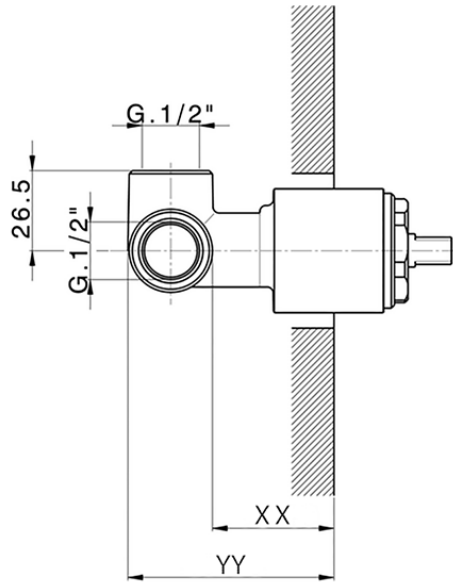

## Exposed part for concealed S.L. shower valve NUOVA EGO\_NE003000

NE003000

<https://en.huberitalia.com/exposed-part-for-concealed-s-l-shower-valve-nuova-ego-ne003000>

Piastra/Plate/Plaque/Platte/Placa  
 2-3mm: XX 27-47 YY 54-74  
 10mm: XX 16-40 YY 43-68

ZB005301

<https://en.huberitalia.com/concealed-single-lever-shower-mixer-concealed-zb005301>

Piastra/Plate/Plaque/Platte/Placa

2-3mm: XX 27-47 YY 54-74

10mm: XX 16-40 YY 43-68

ZB005300

<https://en.huberitalia.com/concealed-single-lever-shower-valve-concealed-zb005300>