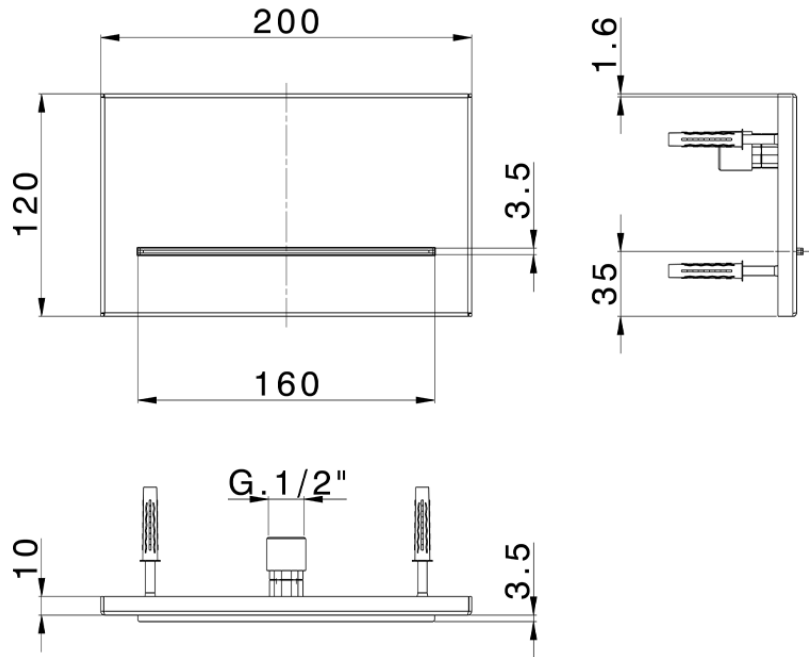

200x120 mm wall-mounted waterfall spout ZEN_ZS129120

ZS129120

<https://en.huberitalia.com/200x120-mm-wall-mounted-waterfall-spout-zen-zs129120>

2025-04-25