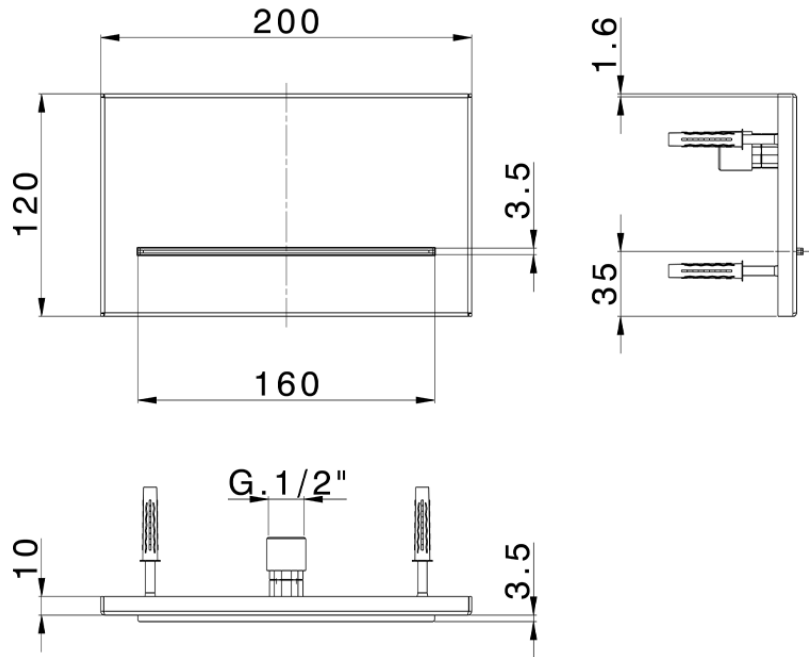

200x120 mm wall-mounted waterfall spout ZEN_ZS129120

ZS129120

<https://en.huberitalia.com/200x120-mm-wall-mounted-waterfall-spout-zen-zs129120>

2025-04-07