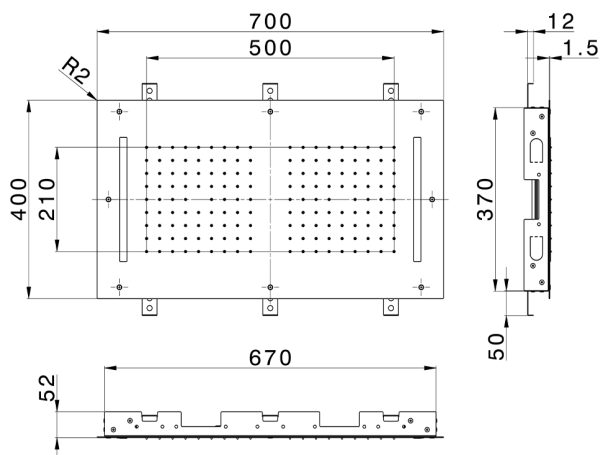

700x400 mm Chromotherapy Ceiling showerhead ZEN_ZS1C0115

MODEL **ZS1C0115**

700x400 mm Chromotherapy Ceiling showerhead, 2 rain, chromotherapy functions, built-in control included, Stainless Steel AISI 304

AVAILABLE FINISHINGS

- **D1** D1 Brushed Inox
- **40** 40 Matt Black
- **4Q** 4Q Matt White
- **5G** 5G Rose Gold
- **D2** D2 Polished Inox

CHARACTERISTICS

2026-04-10