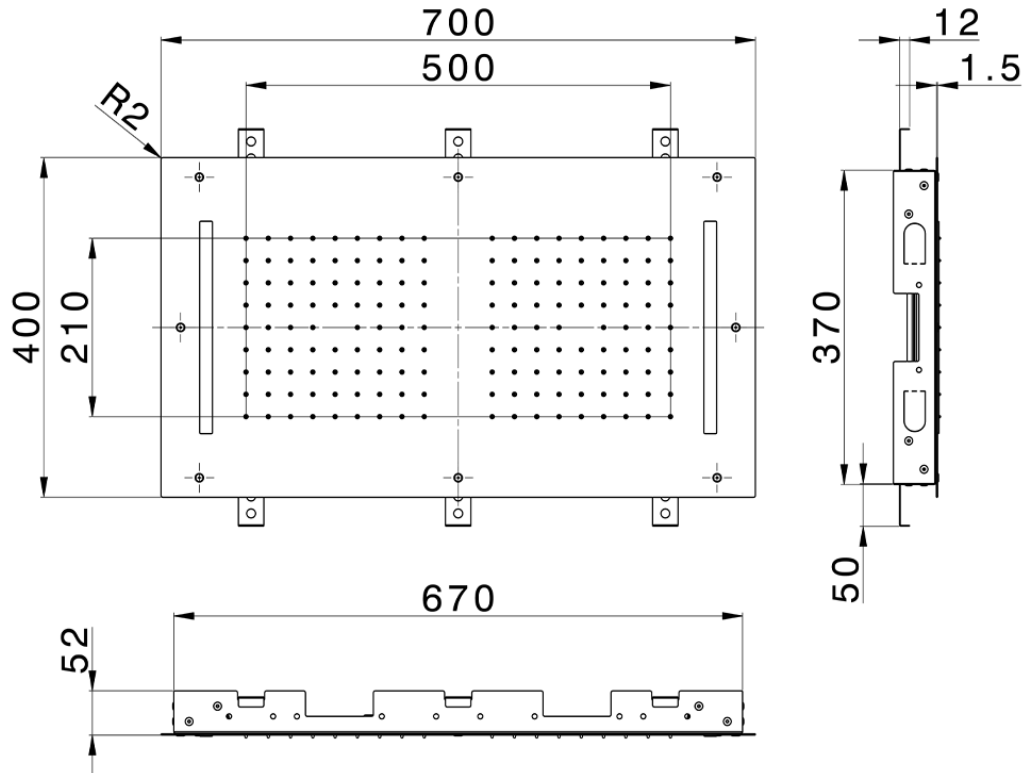

700x400 mm Chromotherapy Ceiling showerhead ZEN_ZS1C0115

ZS1C0115

<https://en.huberitalia.com/700x400-mm-chromotherapy-ceiling-showerhead-zen-zs1c0115>

2026-06-26