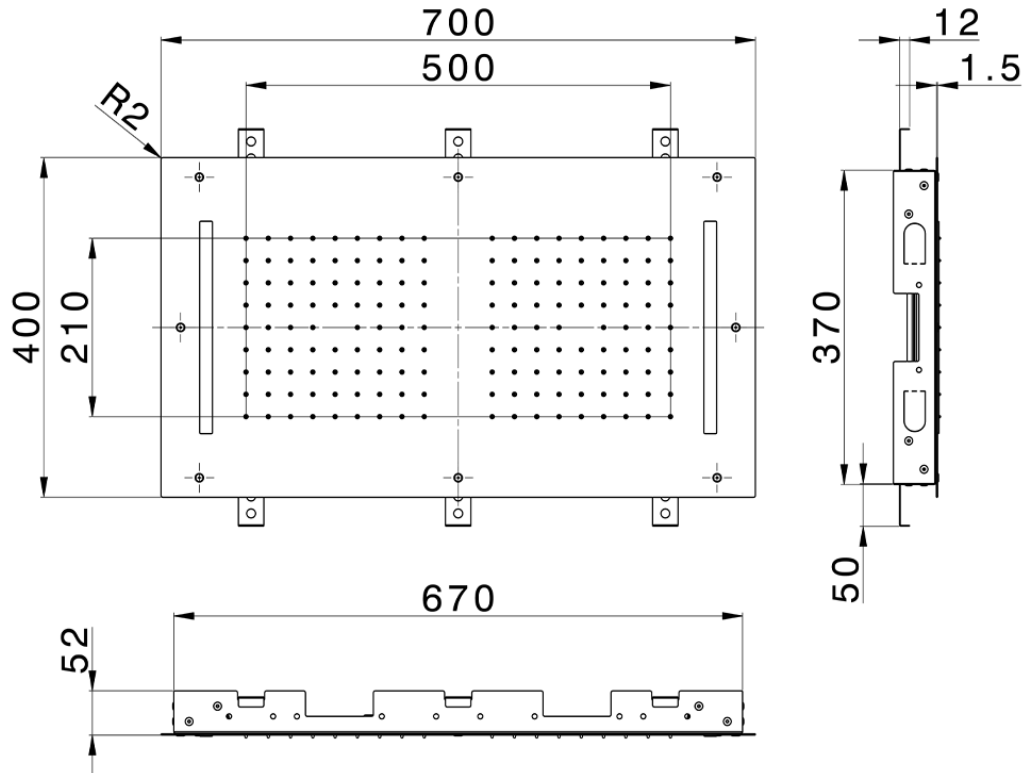

700x400 mm Chromotherapy Ceiling showerhead ZEN_ZS1C0115

ZS1C0115

<https://en.huberitalia.com/700x400-mm-chromotherapy-ceiling-showerhead-zen-zs1c0115>

2026-06-06