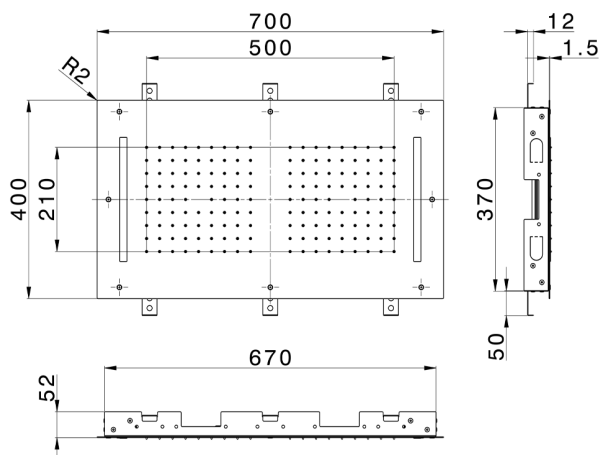

700x400 mm Chromotherapy Ceiling showerhead ZEN_ZS1C0115

MODEL **ZS1C0115**

700x400 mm Chromotherapy Ceiling showerhead, 2 rain, chromotherapy functions, built-in control included, Stainless Steel AISI 304

AVAILABLE FINISHINGS

- **D1** D1 Brushed Inox
- **40** 40 Matt Black
- **4Q** 4Q Matt White
- **5G** 5G Rose Gold
- **D2** D2 Polished Inox

CHARACTERISTICS

2026-06-26