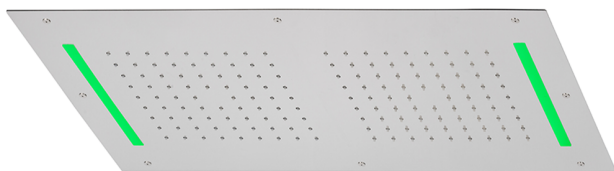

700x400 mm Chromotherapy Ceiling showerhead ZEN_ZS1C0115

MODEL **ZS1C0115**

700x400 mm Chromotherapy Ceiling showerhead, 2 rain, chromotherapy functions, built-in control included, Stainless Steel AISI 304

AVAILABLE FINISHINGS

-  **D1** D1 Brushed Inox
-  **40** 40 Matt Black
-  **4Q** 4Q Matt White
-  **5G** 5G Rose Gold
-  **D2** D2 Polished Inox

CHARACTERISTICS

2026-04-08