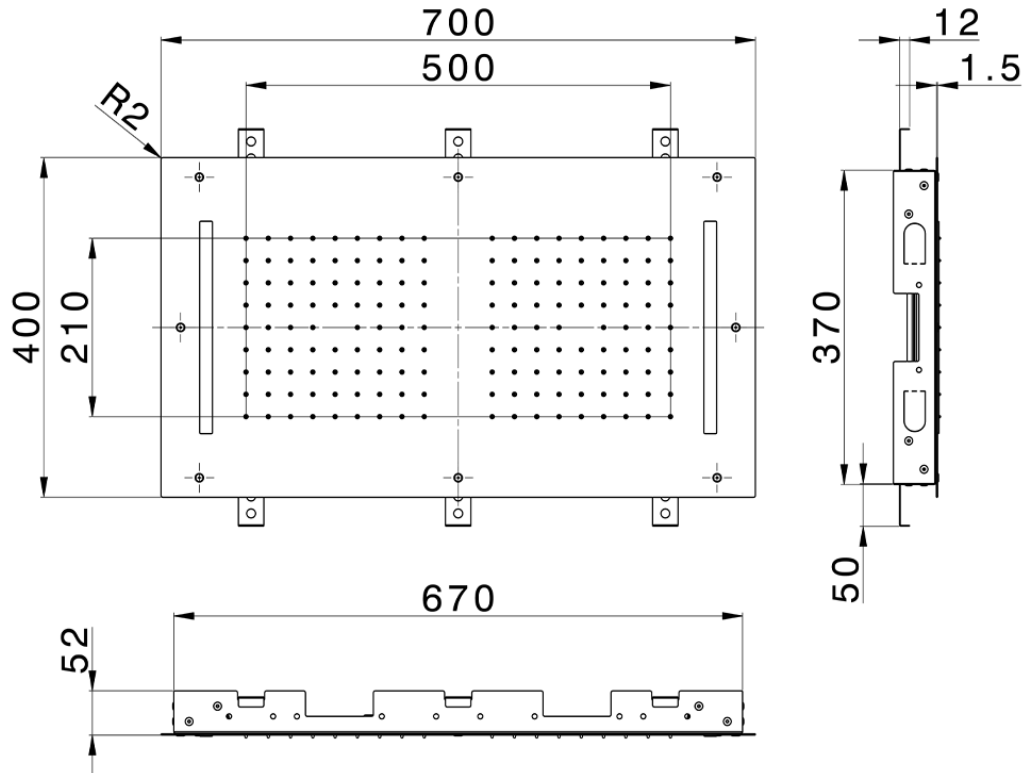

700x400 mm Chromotherapy Ceiling showerhead ZEN_ZS1C0115

ZS1C0115

<https://en.huberitalia.com/700x400-mm-chromotherapy-ceiling-showerhead-zen-zs1c0115>

2026-04-06