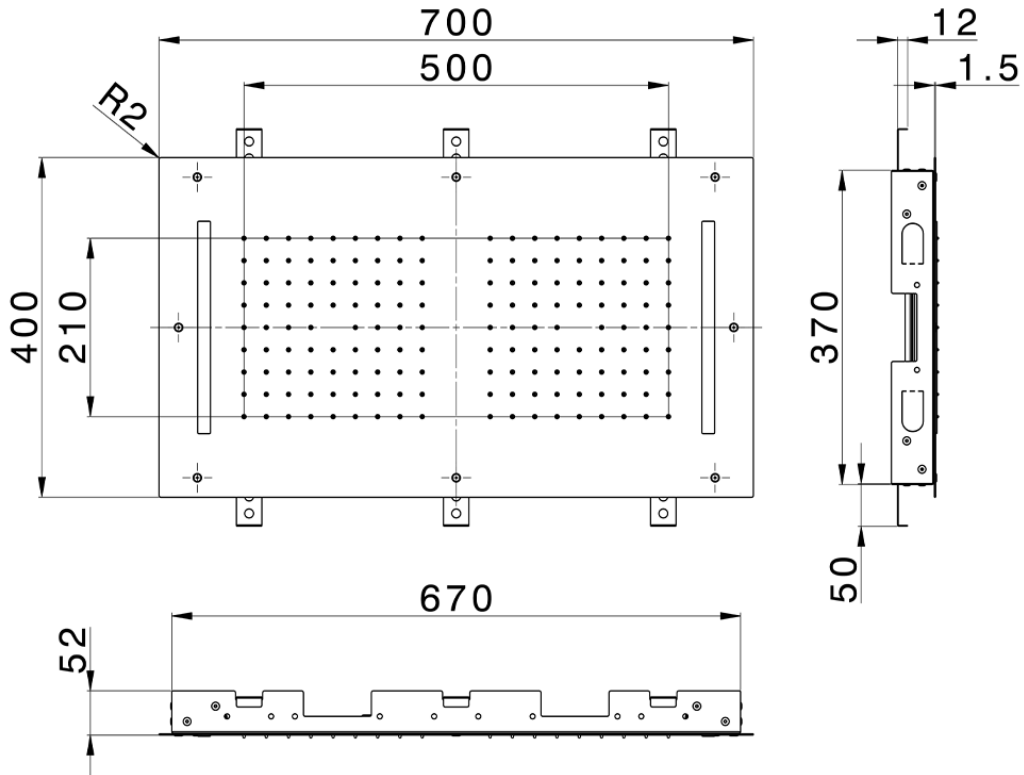

700x400 mm Chromotherapy Ceiling showerhead ZEN_ZS1C0115

ZS1C0115

<https://en.huberitalia.com/700x400-mm-chromotherapy-ceiling-showerhead-zen-zs1c0115>

2026-06-13