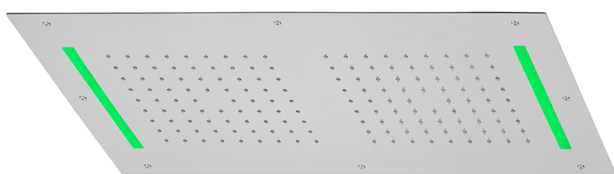

700x400 mm Chromotherapy Ceiling showerhead ZEN_ZS1C0115

MODEL **ZS1C0115**

700x400 mm Chromotherapy Ceiling showerhead, 2 rain, chromotherapy functions, built-in control included, Stainless Steel AISI 304

AVAILABLE FINISHINGS

-  **D1** D1 Brushed Inox
-  **40** 40 Matt Black
-  **4Q** 4Q Matt White
-  **5G** 5G Rose Gold
-  **D2** D2 Polished Inox

CHARACTERISTICS

2026-05-16