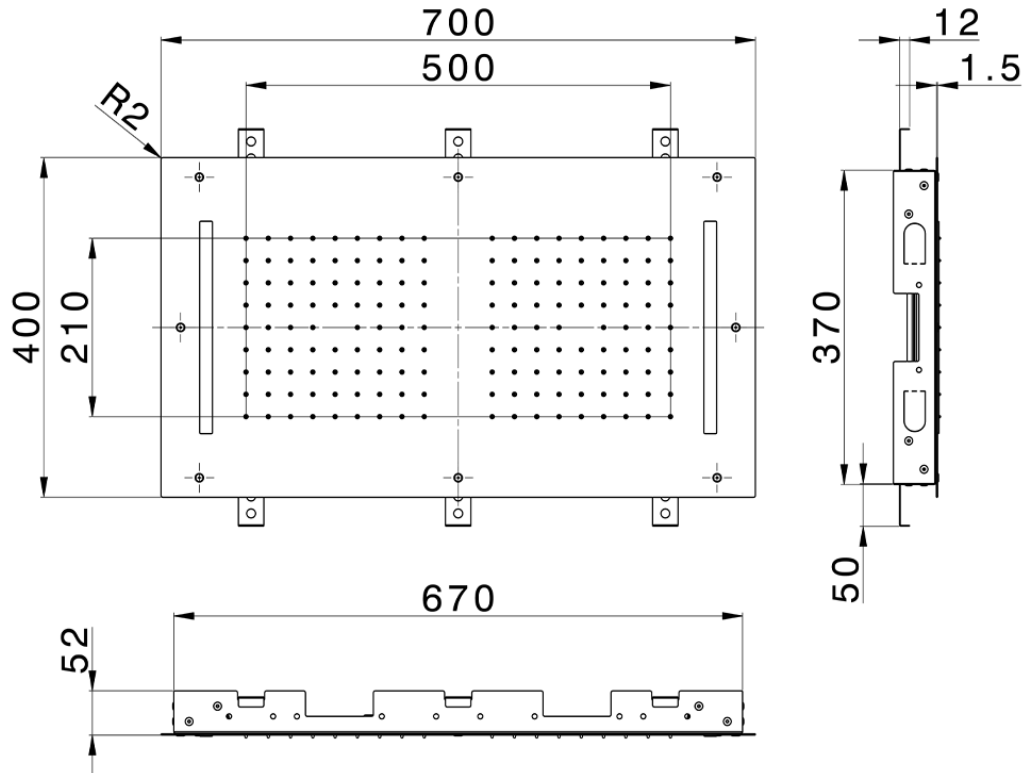

700x400 mm Chromotherapy Ceiling showerhead ZEN_ZS1C0115

ZS1C0115

<https://en.huberitalia.com/700x400-mm-chromotherapy-ceiling-showerhead-zen-zs1c0115>

2026-06-28