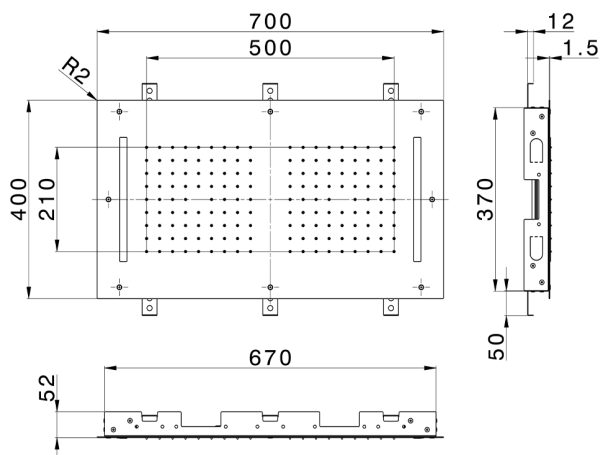

700x400 mm Chromotherapy Ceiling showerhead ZEN_ZS1C0115

MODEL **ZS1C0115**

700x400 mm Chromotherapy Ceiling showerhead, 2 rain, chromotherapy functions, built-in control included, Stainless Steel AISI 304

AVAILABLE FINISHINGS

- **D1** D1 Brushed Inox
- **40** 40 Matt Black
- **4Q** 4Q Matt White
- **5G** 5G Rose Gold
- **D2** D2 Polished Inox

CHARACTERISTICS

2026-06-28