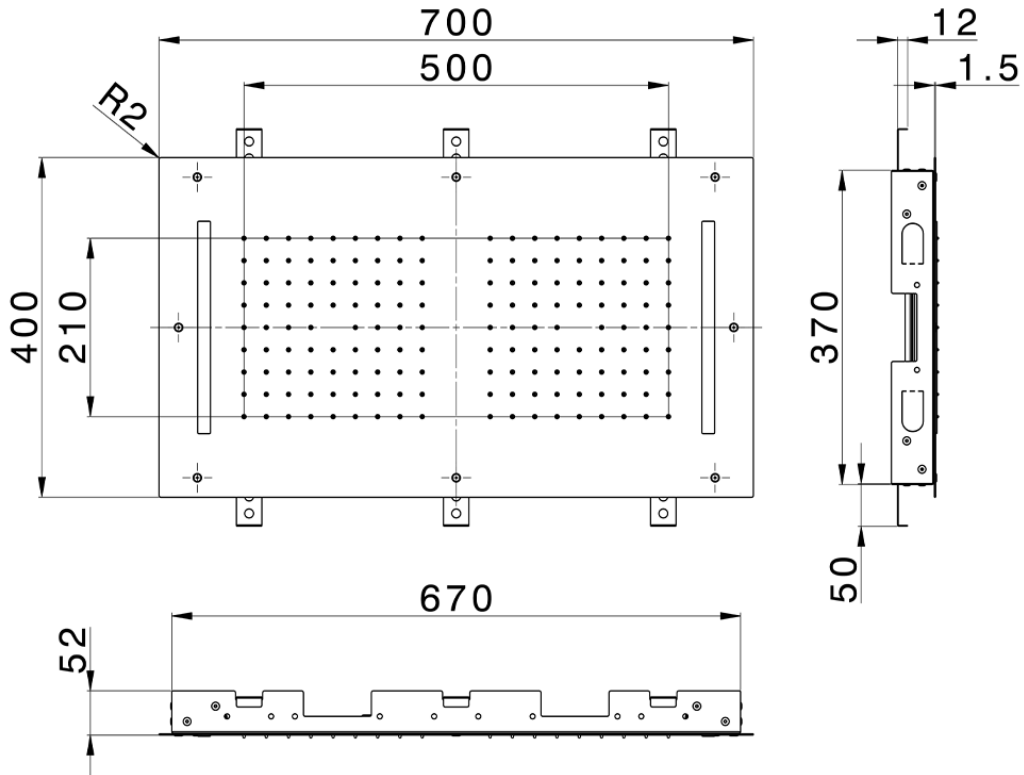

700x400 mm Chromotherapy Ceiling showerhead ZEN_ZS1C0115

ZS1C0115

<https://en.huberitalia.com/700x400-mm-chromotherapy-ceiling-showerhead-zen-zs1c0115>

2026-06-27