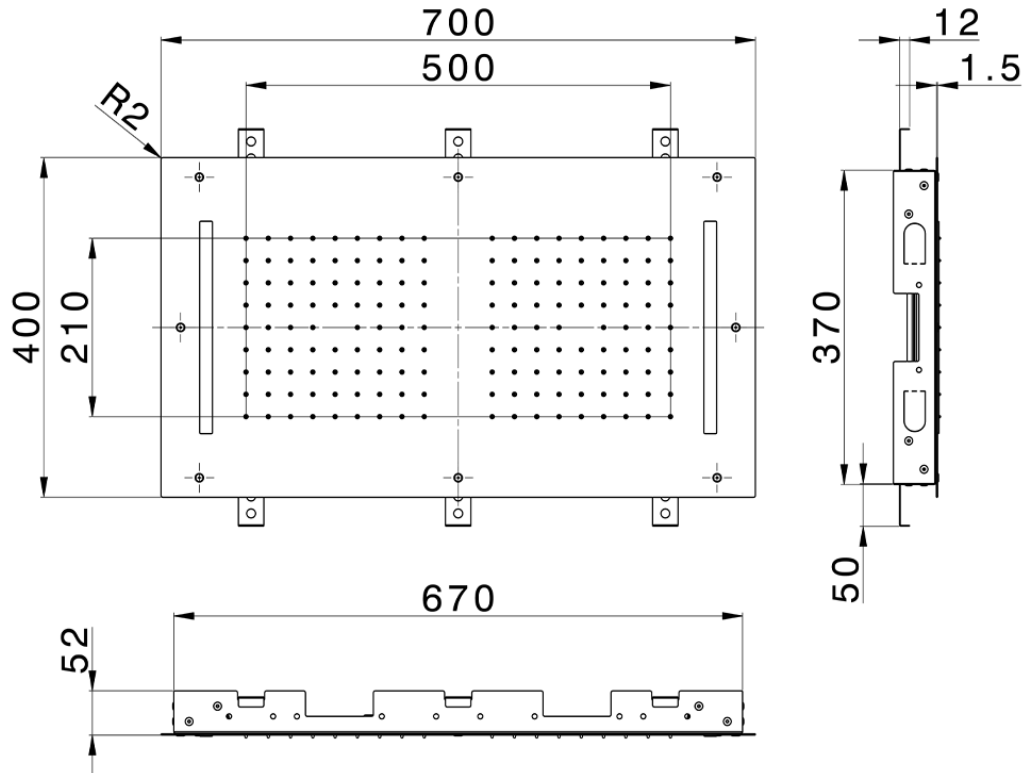

700x400 mm Chromotherapy Ceiling showerhead ZEN_ZS1C0115

ZS1C0115

<https://en.huberitalia.com/700x400-mm-chromotherapy-ceiling-showerhead-zen-zs1c0115>

2026-04-08