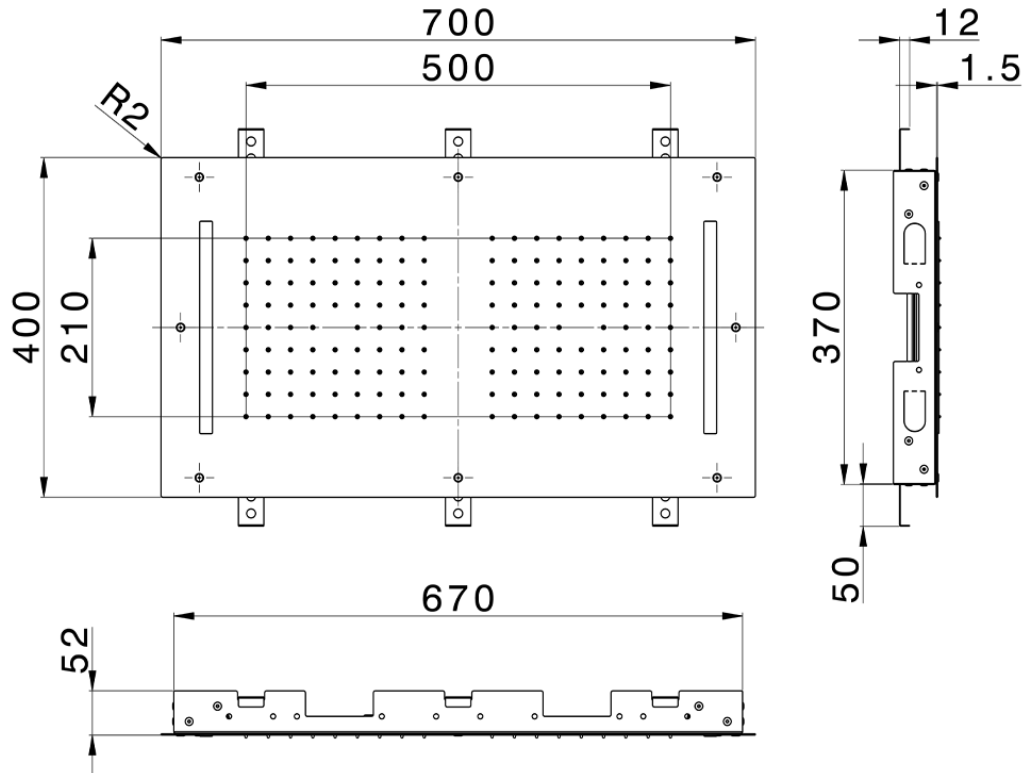

700x400 mm Chromotherapy Ceiling showerhead ZEN\_ZS1C0115

ZS1C0115

<https://en.huberitalia.com/700x400-mm-chromotherapy-ceiling-showerhead-zen-zs1c0115>

2026-05-16