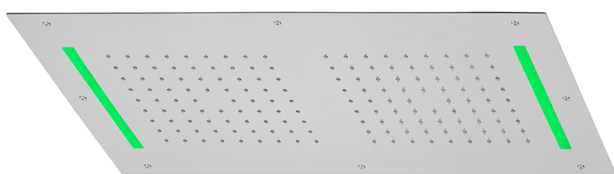

700x400 mm Chromotherapy Ceiling showerhead ZEN_ZS1C0115

MODEL **ZS1C0115**

700x400 mm Chromotherapy Ceiling showerhead, 2 rain, chromotherapy functions, built-in control included, Stainless Steel AISI 304

AVAILABLE FINISHINGS

-  **D1** D1 Brushed Inox
-  **40** 40 Matt Black
-  **4Q** 4Q Matt White
-  **5G** 5G Rose Gold
-  **D2** D2 Polished Inox

CHARACTERISTICS

2026-06-06