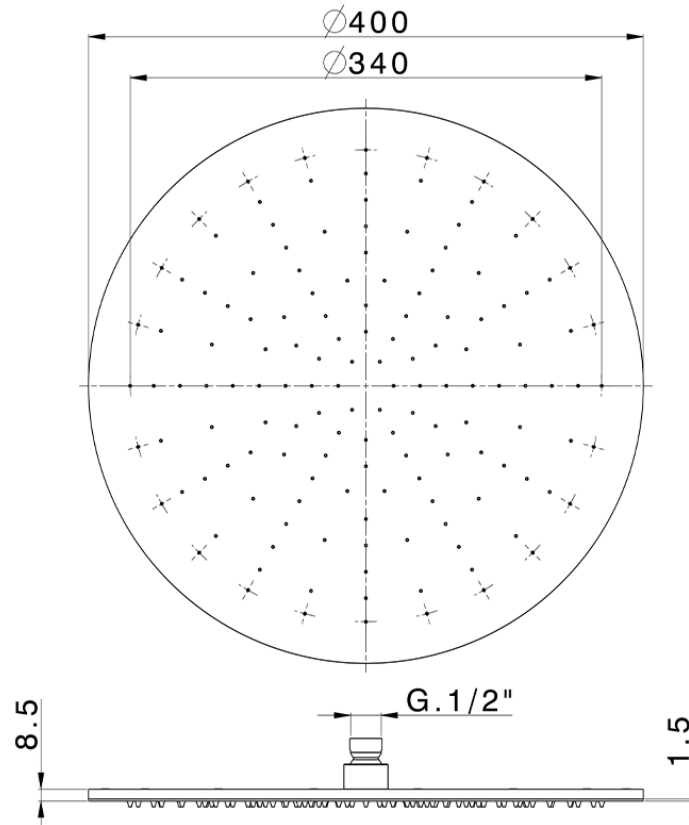

Ø 400 mm inspectable arm showerheads SHOWER_SS020030

SS020030

<https://en.huberitalia.com/o-400-mm-inspectable-arm-showerheads-shower-ss020030>

2026-06-13