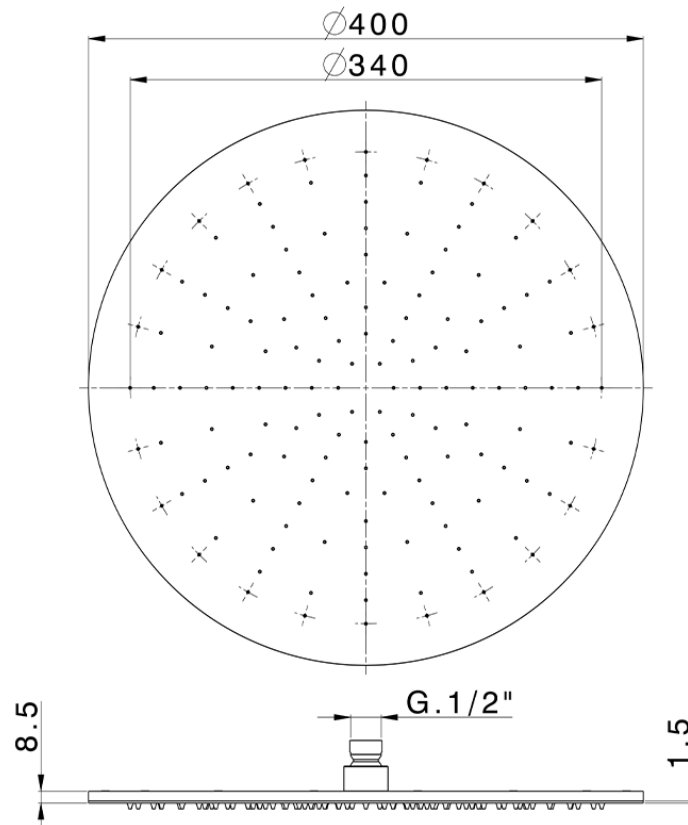

## Ø 400 mm inspectable arm showerheads SHOWER\_SS020030

SS020030

<https://en.huberitalia.com/o-400-mm-inspectable-arm-showerheads-shower-ss020030>

2026-06-13