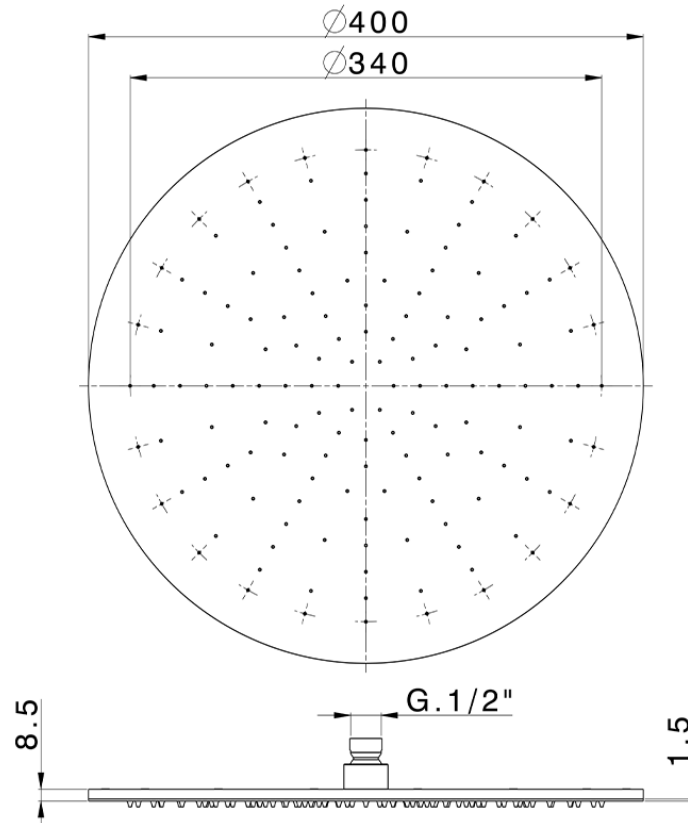

Ø 400 mm inspectable arm showerheads SHOWER_SS020030

SS020030

<https://en.huberitalia.com/o-400-mm-inspectable-arm-showerheads-shower-ss020030>

2026-03-16