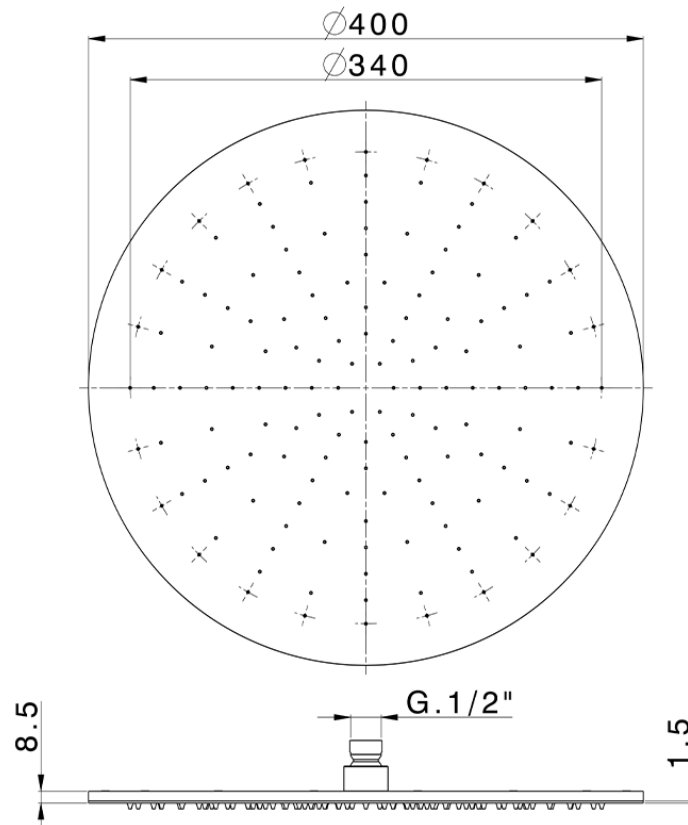

Ø 400 mm inspectable arm showerheads SHOWER_SS020030

SS020030

<https://en.huberitalia.com/o-400-mm-inspectable-arm-showerheads-shower-ss020030>

2026-05-15