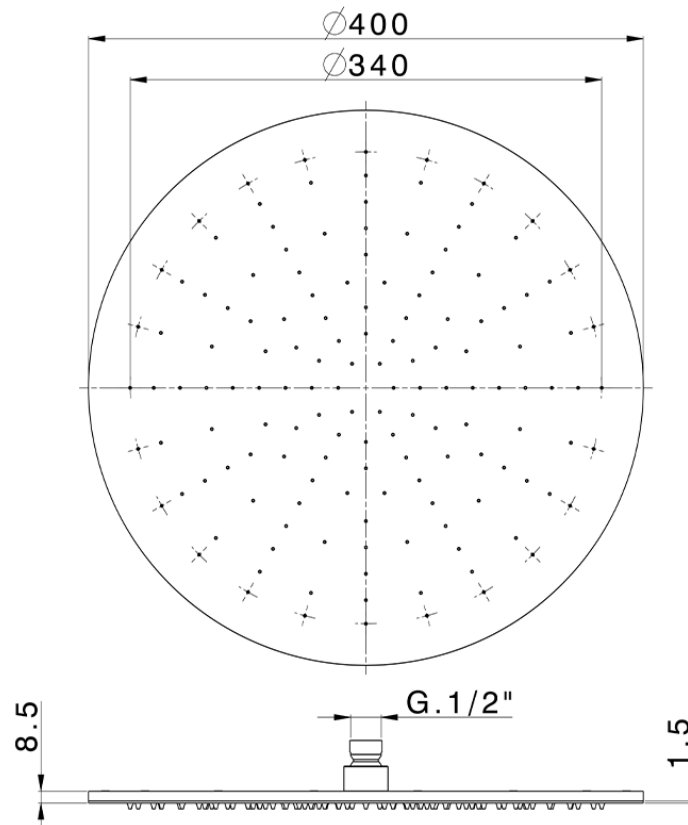

## Ø 400 mm inspectable arm showerheads SHOWER\_SS020030

SS020030

<https://en.huberitalia.com/o-400-mm-inspectable-arm-showerheads-shower-ss020030>

2026-04-08