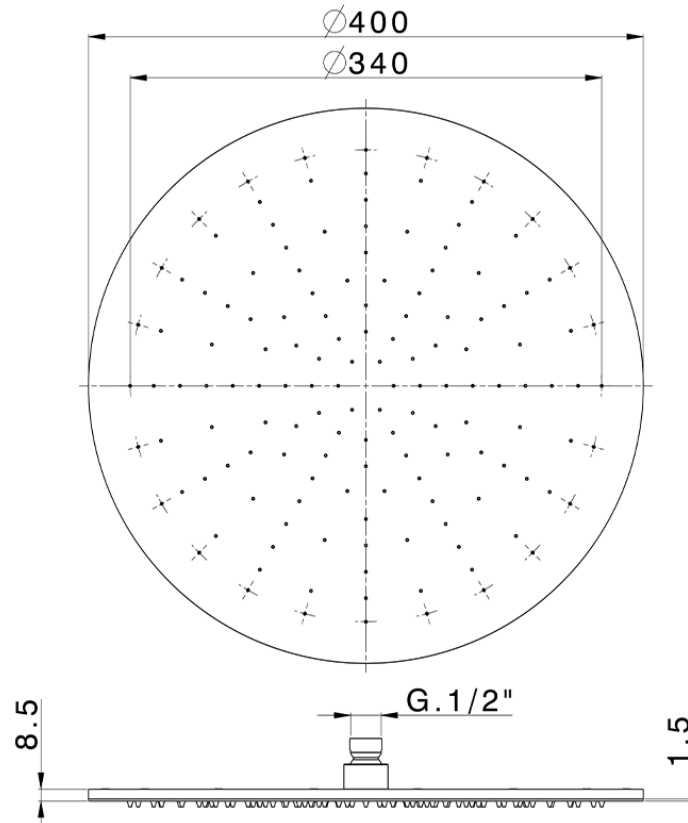

Ø 400 mm inspectable arm showerheads SHOWER_SS020030

SS020030

<https://en.huberitalia.com/o-400-mm-inspectable-arm-showerheads-shower-ss020030>

2026-06-09