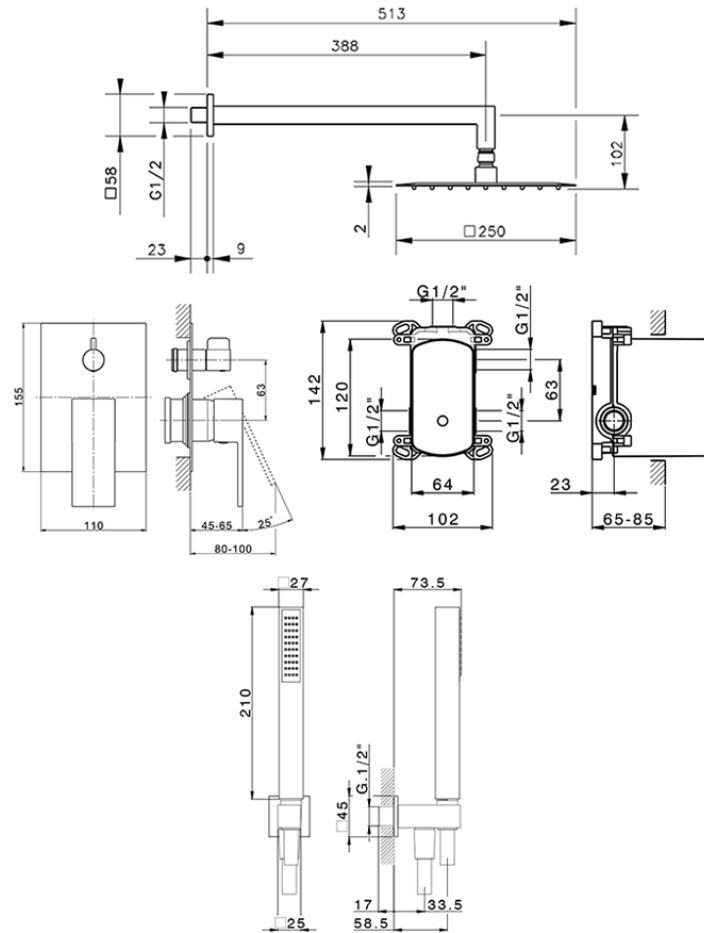

Single Lever concealed shower set NUOVA EGO_NE0KM030

NE0KM030

<https://en.huberitalia.com/single-lever-concealed-shower-set-nuova-ego-ne0km030>

2025-01-05