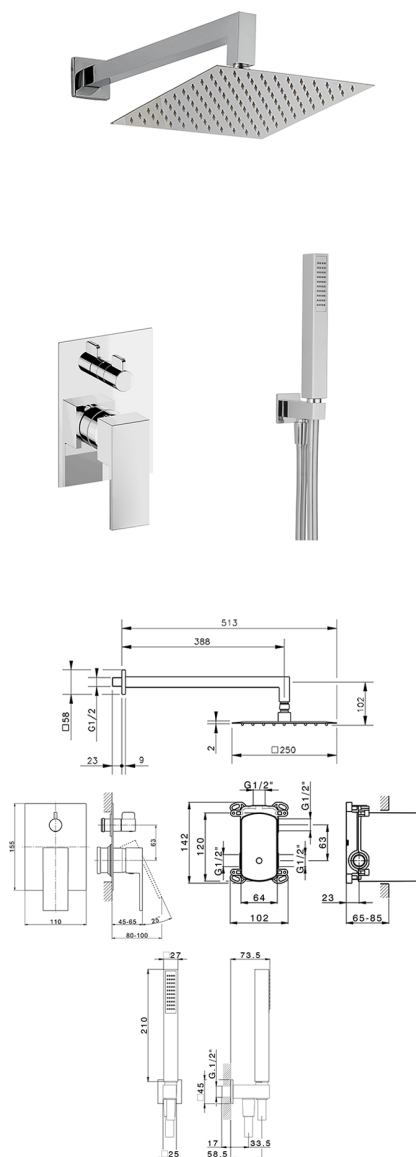

Single Lever concealed shower set NUOVA EGO_NE0KM030

MODEL **NE0KM030**

Single Lever concealed shower set, 2-Way rotating diverter, wall mounted handshower bracket with wall elbow, 400 mm shower arm, 250x250 mm INOX square showerhead 2 mm thick, ABS 27x27mm one spray minimalist square handshower, 1/2" wall elbow, 150 cm smooth SILVERFLEX Flexible Hose

AVAILABLE FINISHINGS

-  **21** 21 Chrome
-  **2F** 2F Brushed Nickel
-  **40** 40 Matt Black
-  **4Q** 4Q Matt White

CHARACTERISTICS

Cartridge Spare Parts **ZZ95409000**

35 mm Cartridge

Required concealed parts **ZZ95409000**

35 mm Cartridge

100

EcoStop

EcoStop feature limits water flow to approximately 50% of maximum output with one point of resistance on setting. Push slightly past the middle stop only when full water output is required. This will save water up to 50%.