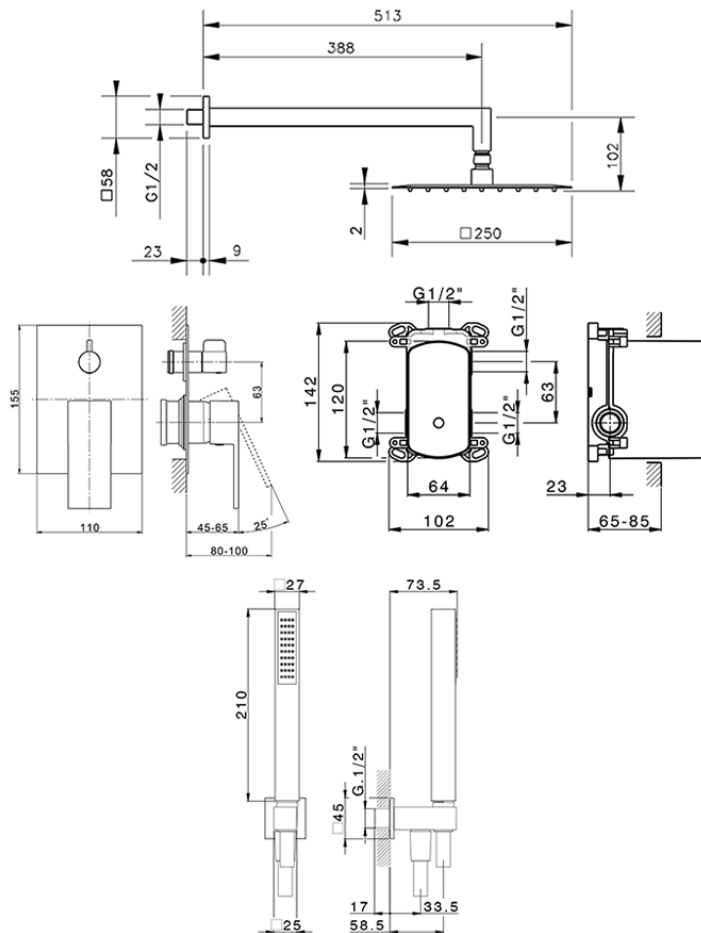

Single Lever concealed shower set NUOVA EGO_NE0KM030

NE0KM030

<https://en.huberitalia.com/single-lever-concealed-shower-set-nuova-ego-ne0km030>

2025-01-05