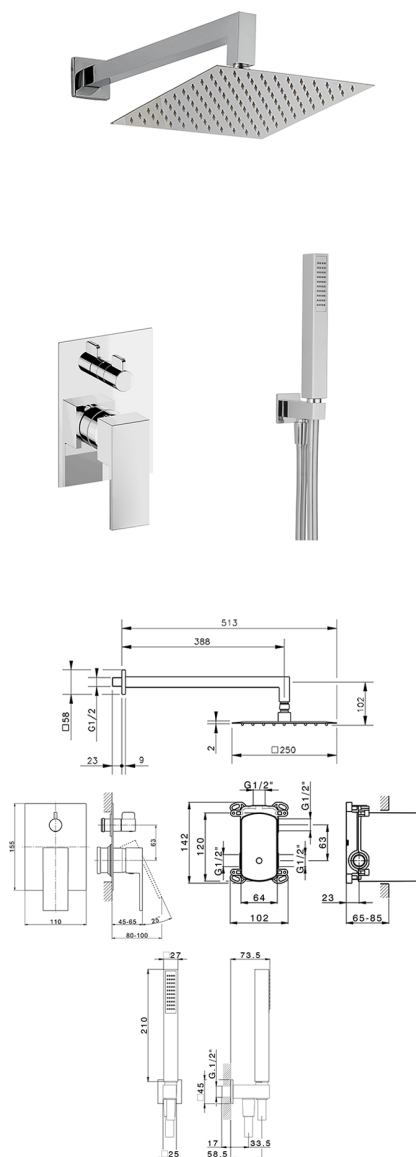

## Single Lever concealed shower set NUOVA EGO\_NE0KM030

MODEL **NE0KM030**

Single Lever concealed shower set, 2-Way rotating diverter, wall mounted handshower bracket with wall elbow, 400 mm shower arm, 250x250 mm INOX square showerhead 2 mm thick, ABS 27x27mm one spray minimalist square handshower, 1/2" wall elbow, 150 cm smooth SILVERFLEX Flexible Hose

### AVAILABLE FINISHINGS

-  **21** 21 Chrome
-  **2F** 2F Brushed Nickel
-  **40** 40 Matt Black
-  **4Q** 4Q Matt White

### CHARACTERISTICS

Cartridge Spare Parts **ZZ95409000**

**35 mm Cartridge**

Required concealed parts **ZZ95409000**

**35 mm Cartridge**

**100**

### EcoStop

EcoStop feature limits water flow to approximately 50% of maximum output with one point of resistance on setting. Push slightly past the middle stop only when full water output is required. This will save water up to 50%.