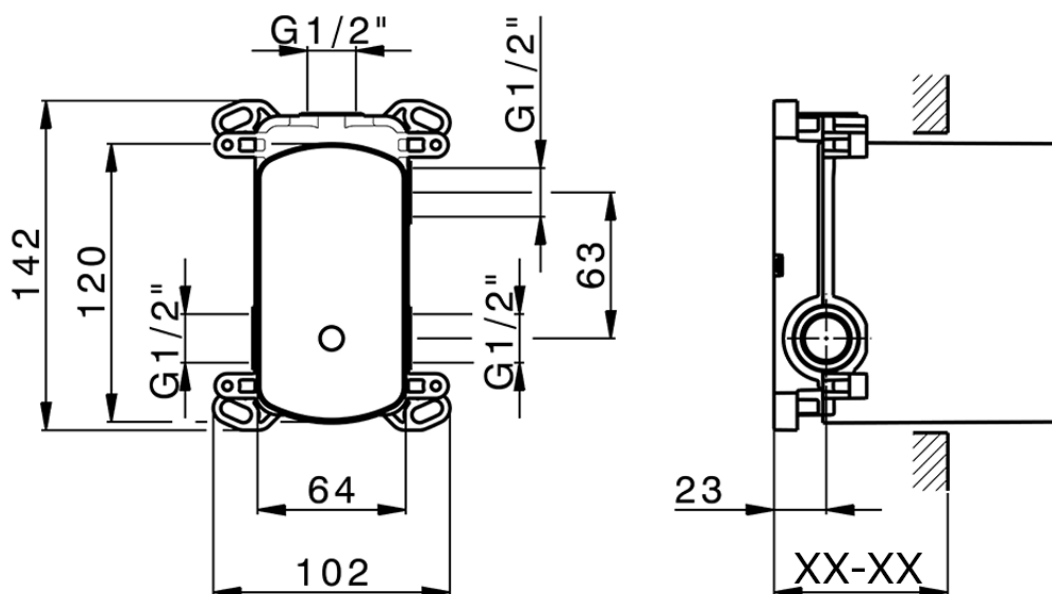

Exposed part for concealed 2-outlet mixer LEVITY_LY002300

LY002300

<https://en.huberitalia.com/exposed-part-for-concealed-2-outlet-mixer-levity-ly002300>

Piastra/Plate/Plaque/Platte/Placa

2-3mm: XX 65-85

10mm: XX 60-80