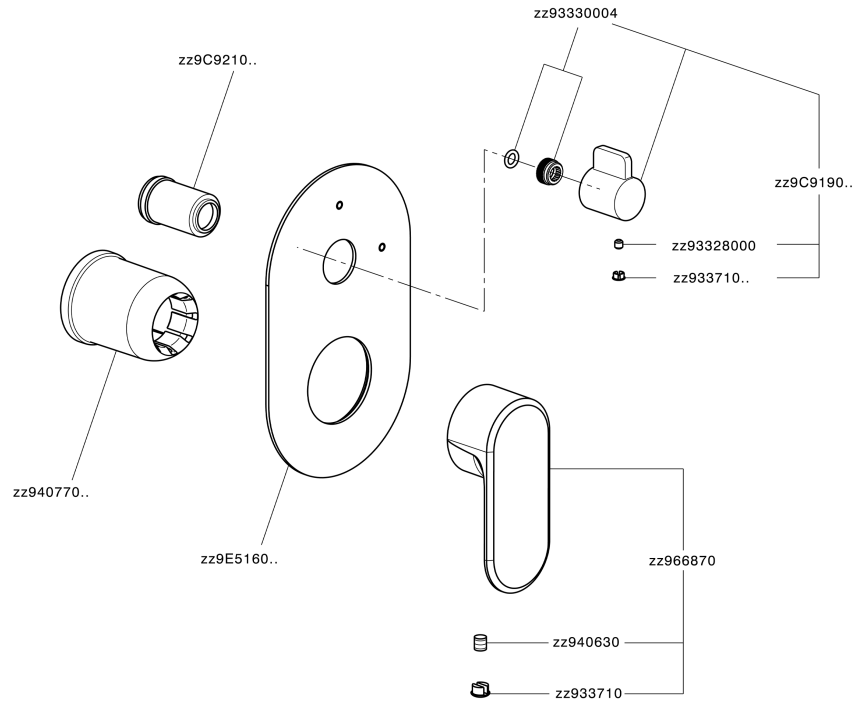

Exposed part for concealed 2-outlet mixer LEVITY_LY002300

LY002300

<https://en.huberitalia.com/exposed-part-for-concealed-2-outlet-mixer-levity-ly002300>

Concealed single lever bath-shower mixer Easy-Box CONCEALED_ZB000230

ZB000230 <https://en.huberitalia.com/concealed-single-lever-bath-shower-mixer-easy-box-concealed-zb000230>

2024-09-20