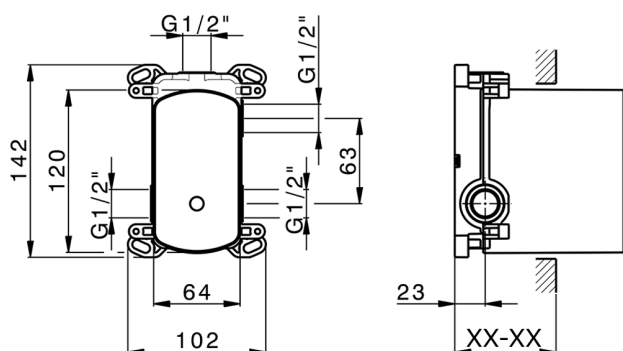

MODEL **ZB000230**

Concealed single lever bath-shower mixer Easy-Box, 2-Way rotating diverter, without trim kit, with protection guard box

AVAILABLE FINISHINGS

04 04 Without finishing

CHARACTERISTICS

Concealed **1**
 Cartridge Spare Parts **ZZ92909000**
35 mm Cartridge

Piastra/Plate/Plaque/Platte/Placa

2-3mm: XX 65-85

10mm: XX 60-80

2024-09-20