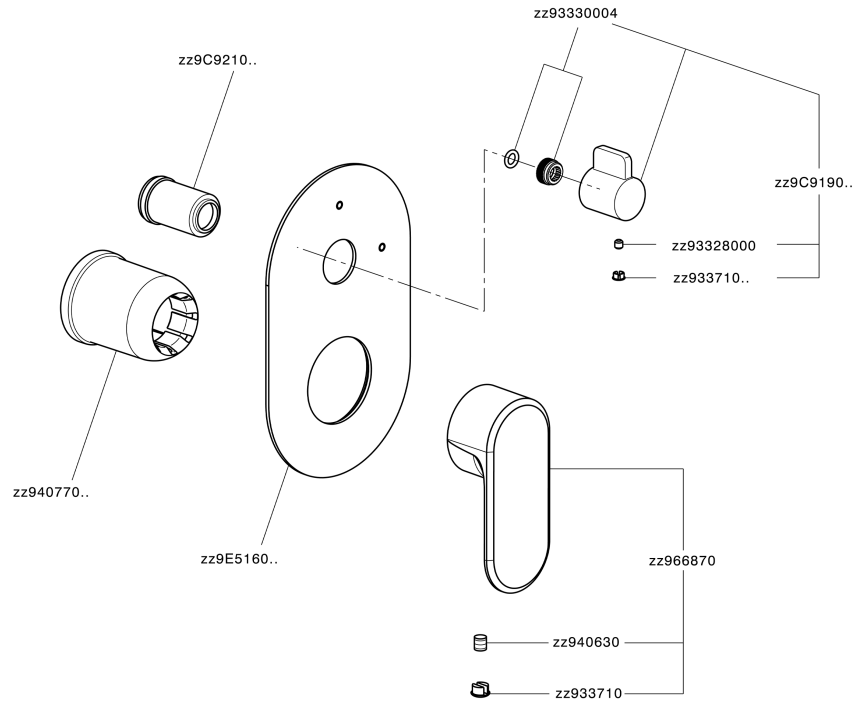

Exposed part for concealed 2-outlet mixer LEVITY_LY002300

MODEL **LY002300**

Exposed part for concealed 2-outlet mixer, 2-Way rotating diverter, without concealed part, for item Easy-Box ZB000230

AVAILABLE FINISHINGS

Exposed part for concealed 2-outlet mixer LEVITY_LY002300

LY002300

<https://en.huberitalia.com/exposed-part-for-concealed-2-outlet-mixer-levity-ly002300>

Concealed single lever bath-shower mixer Easy-Box CONCEALED_ZB000230

MODEL **ZB000230**

Concealed single lever bath-shower mixer Easy-Box, 2-Way rotating diverter, without trim kit, with protection guard box

AVAILABLE FINISHINGS

04 04 Without finishing

CHARACTERISTICS

Concealed **1**
 Cartridge Spare Parts **ZZ92909000**
35 mm Cartridge

Piastra/Plate/Plaque/Platte/Placa

2-3mm: XX 65-85

10mm: XX 60-80

2024-09-20